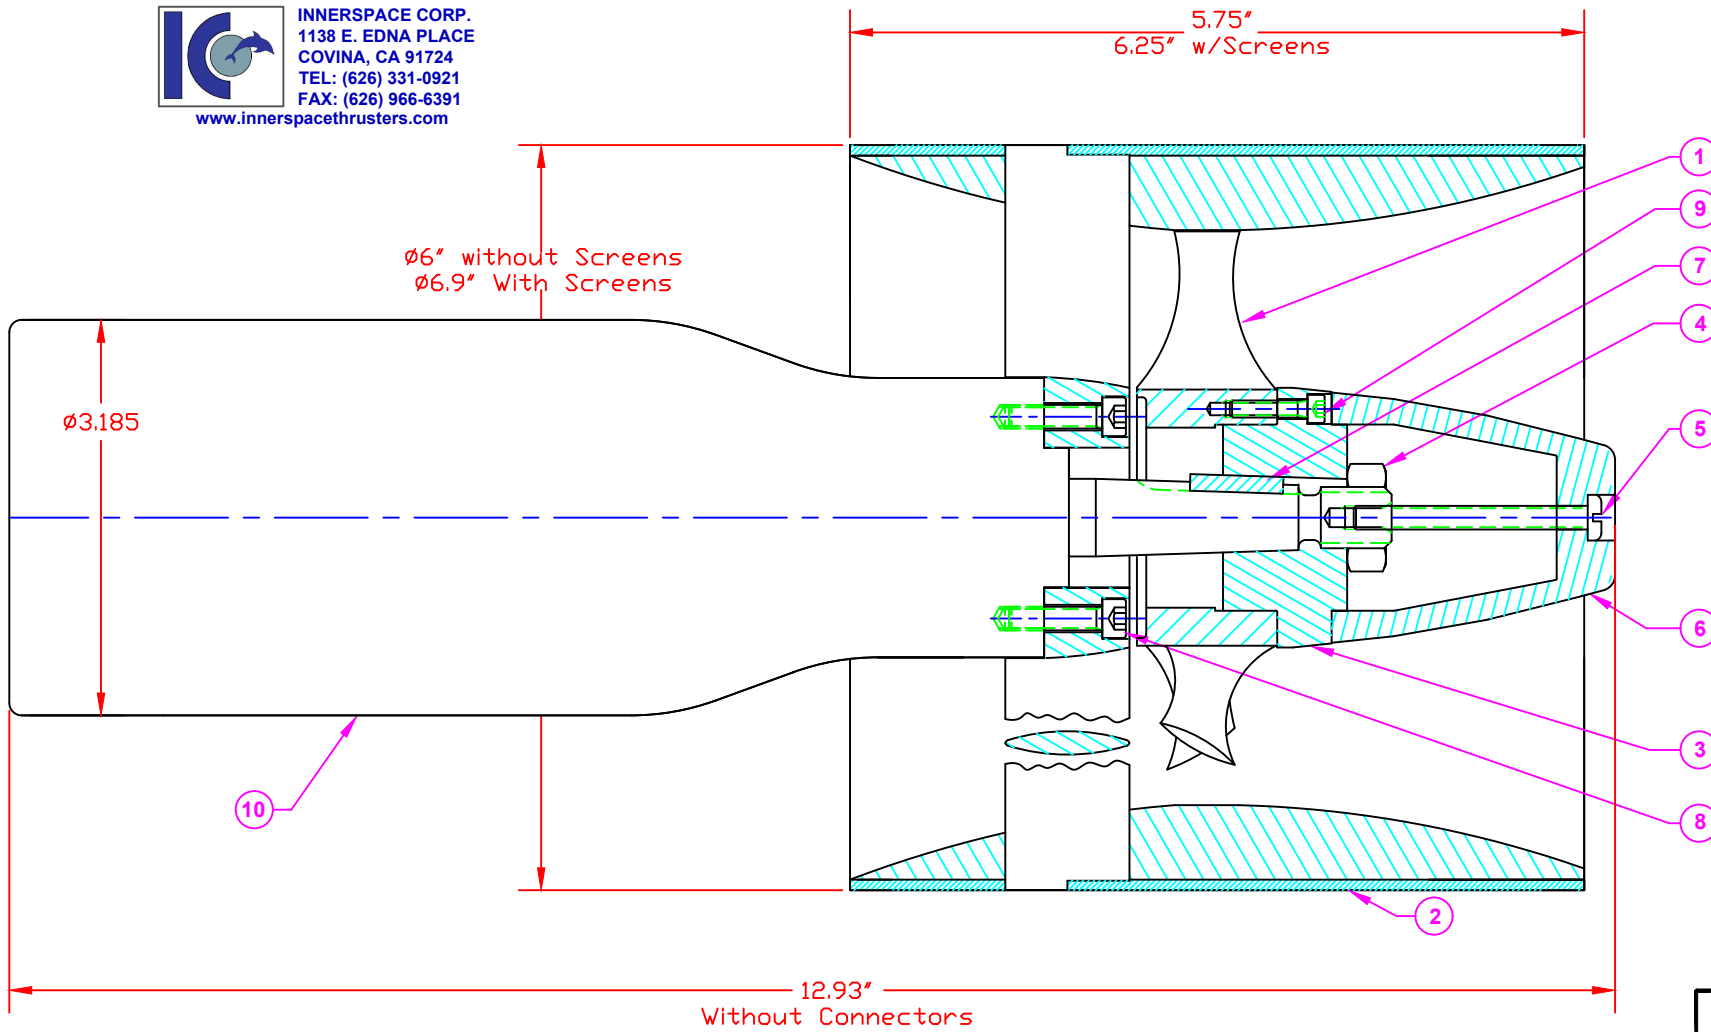

INNERSPACE CORP.
 1138 E. EDNA PLACE
 COVINA, CA 91724
 TEL: (626) 331-0921
 FAX: (626) 966-6391
 www.innerspacethrusters.com

ITEM #	QTY	PART NAME	PART NO.
10	1	3300R Electric Motor	3300R
9	4	SHCS - PROP HUB	1004B - K
8	4	SHCS - MOTOR BOLTS	1004B - J
7	1	KEY	1004B - H
6	1	SPINNER	1004B - G
5	1	SPINNER SCREW	1004B - F
4	1	JAM NUT - SHAFT	1004B - E
3	1	PROPELLER HUB	1004B - C
2	1	DUCT ASSEMBLY	1004B - B
1	1	5 BLADE PROPELLER	1004B - A

PARTS LIST

INNERSPACE CORP.
1004B-3150R Electric Thruster Assy

DRAWN BY	OR	SCALE	MATERIAL
CHECKED	DATE	3/07/07	DRAWING NO.
TRACED	APPROVED		1004B-3300R- ASSY

PROPRIETARY