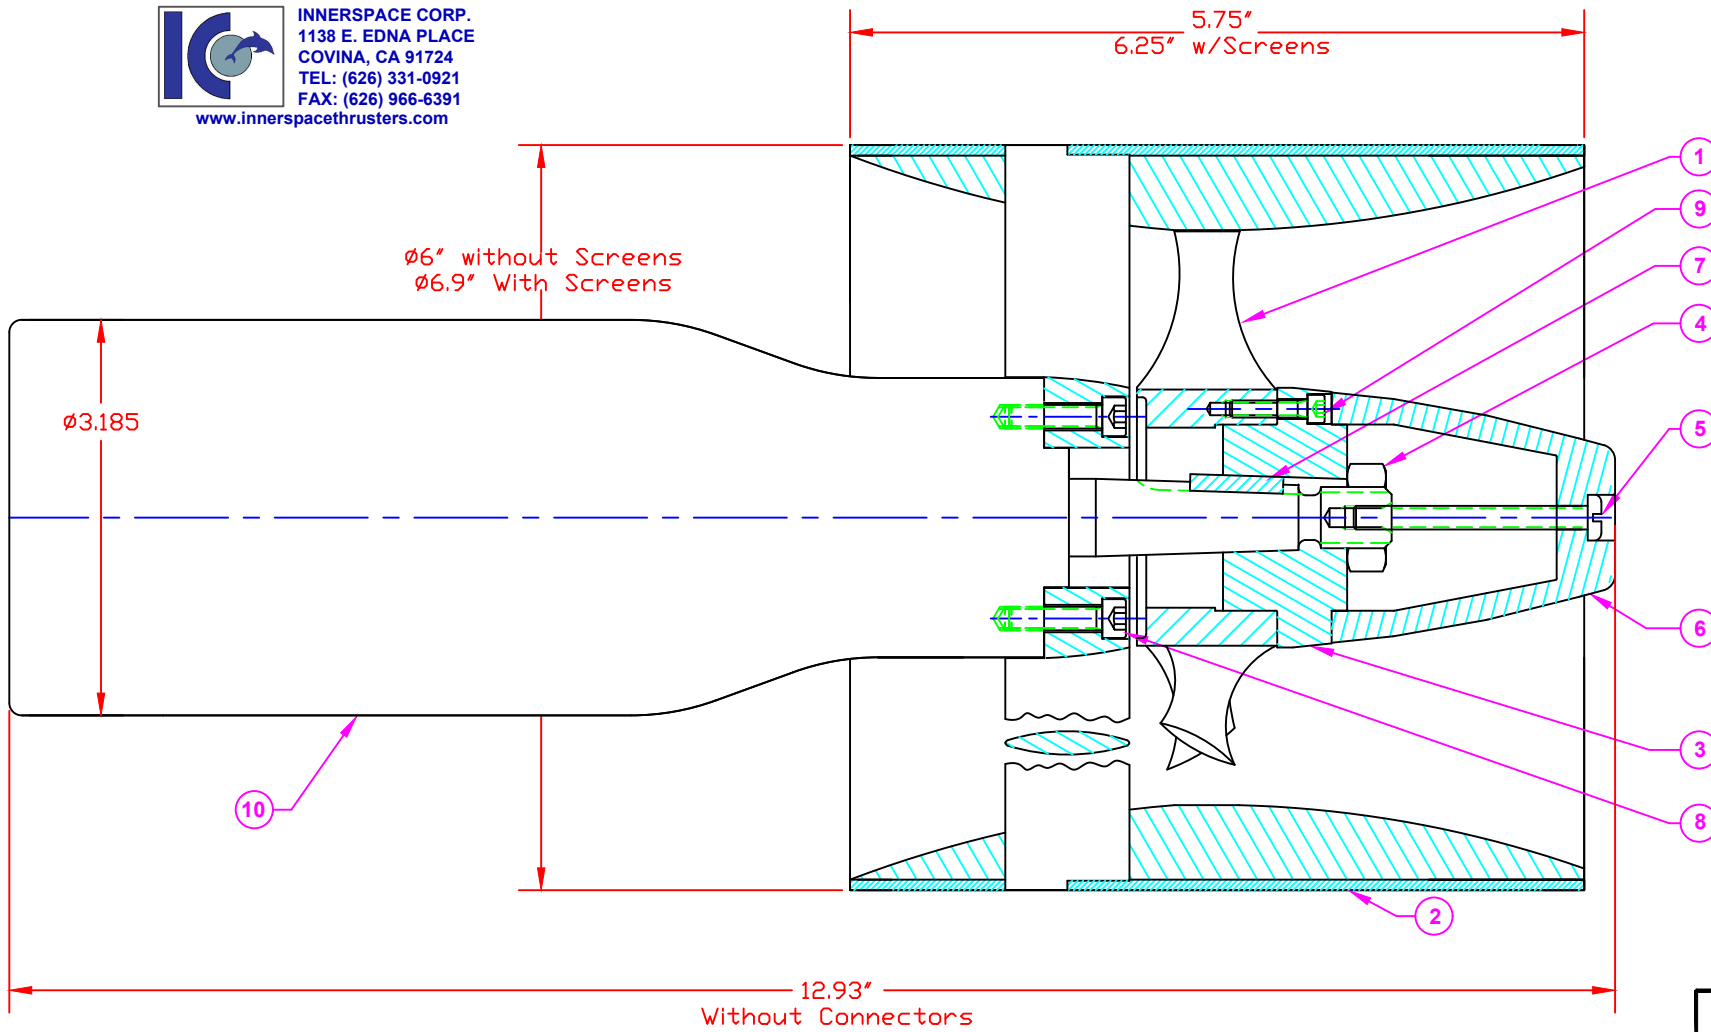

INNERSPACE CORP.
 1138 E. EDNA PLACE
 COVINA, CA 91724
 TEL: (626) 331-0921
 FAX: (626) 966-6391
 www.innerspacethrusters.com

ITEM #	QTY	PART NAME	PART NO.
10	1	3048R Electric Motor	3048R
9	4	SHCS - PROP HUB	1004B - K
8	4	SHCS - MOTOR BOLTS	1004B - J
7	1	KEY	1004B - H
6	1	SPINNER	1004B - G
5	1	SPINNER SCREW	1004B - F
4	1	JAM NUT - SHAFT	1004B - E
3	1	PROPELLER HUB	1004B - C
2	1	DUCT ASSEMBLY	1004B - B
1	1	5 BLADE PROPELLER	1004B - A

PARTS LIST

INNERSPACE CORP.		
1004B-3150R Electric Thruster Assy		
DRAWN BY	OR	SCALE
CHECKED	DATE	3/07/07
TRACED	APPROVED	
		DRAWING NO. 1004B- 3048R- ASSY

PROPRIETARY