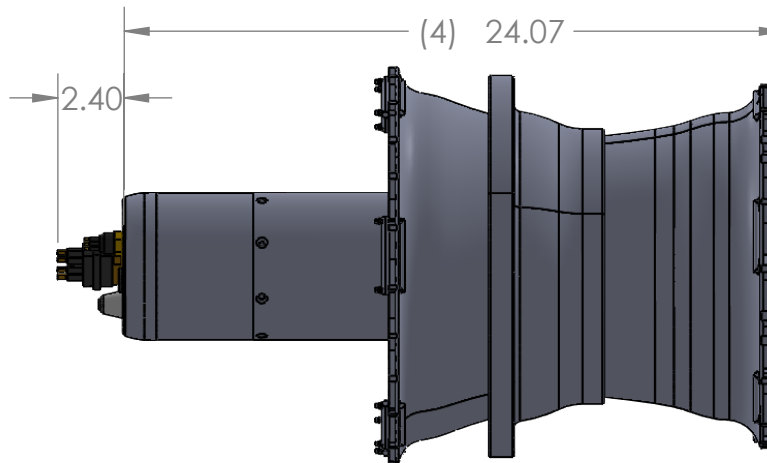

2

1

B

B

A

A

DWG	PART #	PART DESC.
1	1002H-14XXX-VF	ELECTRIC HEXSCREEN THRUSTER WITH VERTICAL FITTINGS
2	1002H-14XXX-IMC-VF	ELECTRIC HEXSCREEN THRUSTER WITH IMC AND VERTICAL FITTINGS
3	1002H-14XXX	ELECTRIC HEXSCREEN THRUSTER
4	1002H-14XXX-IMC	ELECTRIC HEXSCREEN THRUSTER WITH IMC

**INNERSPACE CORPORATION**

TITLE:  
1002H-14300 ELECTRIC  
HEXSCREEN THRUSTER  
DIMENSIONS

SIZE	DWG. NO.	REV
<b>A</b>	1002H-14300-DIMS	

SCALE: 1:7	WEIGHT:	SHEET 1 OF 1
------------	---------	--------------