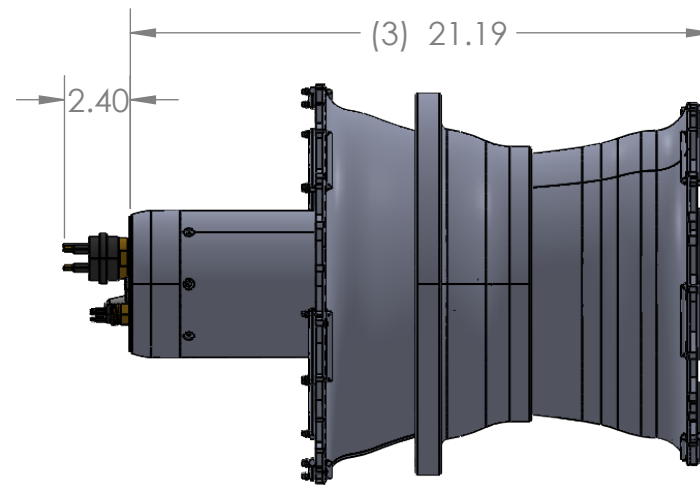

2

1

B

B

A

A

DWG	PART #	PART DESC.
1	1002H-14XXX-VF	ELECTRIC HEXSCREEN THRUSTER WITH VERTICAL FITTINGS
2	1002H-14XXX-IMC-VF	ELECTRIC HEXSCREEN THRUSTER WITH IMC AND VERTICAL FITTINGS
3	1002H-14XXX	ELECTRIC HEXSCREEN THRUSTER
4	1002H-14XXX-IMC	ELECTRIC HEXSCREEN THRUSTER WITH IMC

**INNERSPACE CORPORATION**

TITLE:  
1002H-14300 ELECTRIC  
HEXSCREEN THRUSTER  
DIMENSIONS

SIZE	DWG. NO.	REV
<b>A</b>	1002H-14300-DIMS	

SCALE: 1:7	WEIGHT:	SHEET 1 OF 1
------------	---------	--------------