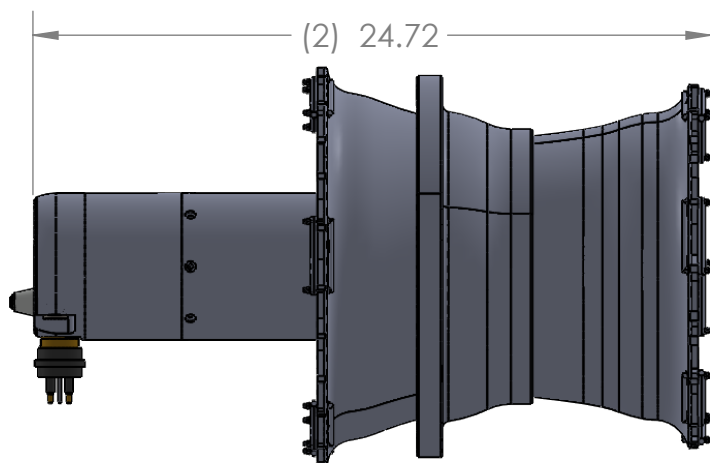

2

1

B

B

A

A

DWG	PART #	PART DESC.
1	1002H-14XXX-VF	ELECTRIC HEXSCREEN THRUSTER WITH VERTICAL FITTINGS
2	1002H-14XXX-IMC-VF	ELECTRIC HEXSCREEN THRUSTER WITH IMC AND VERTICAL FITTINGS
3	1002H-14XXX	ELECTRIC HEXSCREEN THRUSTER
4	1002H-14XXX-IMC	ELECTRIC HEXSCREEN THRUSTER WITH IMC

**INNERSPACE CORPORATION**

TITLE:  
1002H-14300 ELECTRIC  
HEXSCREEN THRUSTER  
DIMENSIONS

SIZE	DWG. NO.	REV
<b>A</b>	1002H-14300-DIMS	

SCALE: 1:7	WEIGHT:	SHEET 1 OF 1
------------	---------	--------------