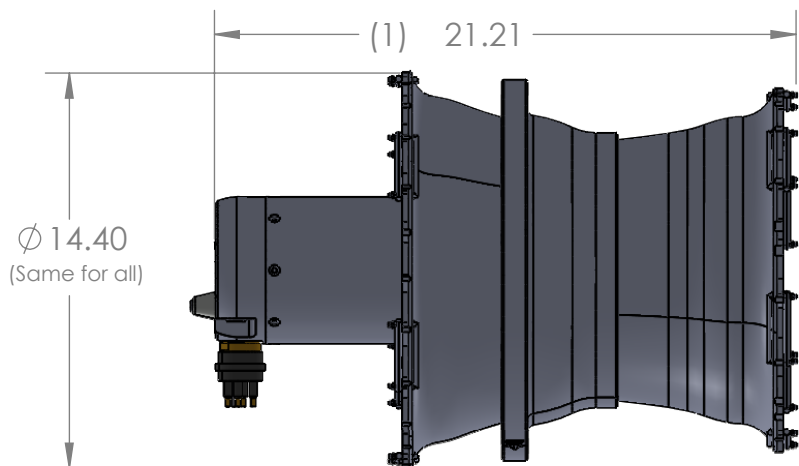

2

1

B

B

A

A

DWG	PART #	PART DESC.
1	1002H-14XXX-VF	ELECTRIC HEXSCREEN THRUSTER WITH VERTICAL FITTINGS
2	1002H-14XXX-IMC-VF	ELECTRIC HEXSCREEN THRUSTER WITH IMC AND VERTICAL FITTINGS
3	1002H-14XXX	ELECTRIC HEXSCREEN THRUSTER
4	1002H-14XXX-IMC	ELECTRIC HEXSCREEN THRUSTER WITH IMC

**INNERSPACE CORPORATION**

TITLE:  
1002H-14300 ELECTRIC  
HEXSCREEN THRUSTER  
DIMENSIONS

SIZE	DWG. NO.	REV
<b>A</b>	1002H-14300-DIMS	

SCALE: 1:7	WEIGHT:	SHEET 1 OF 1
------------	---------	--------------