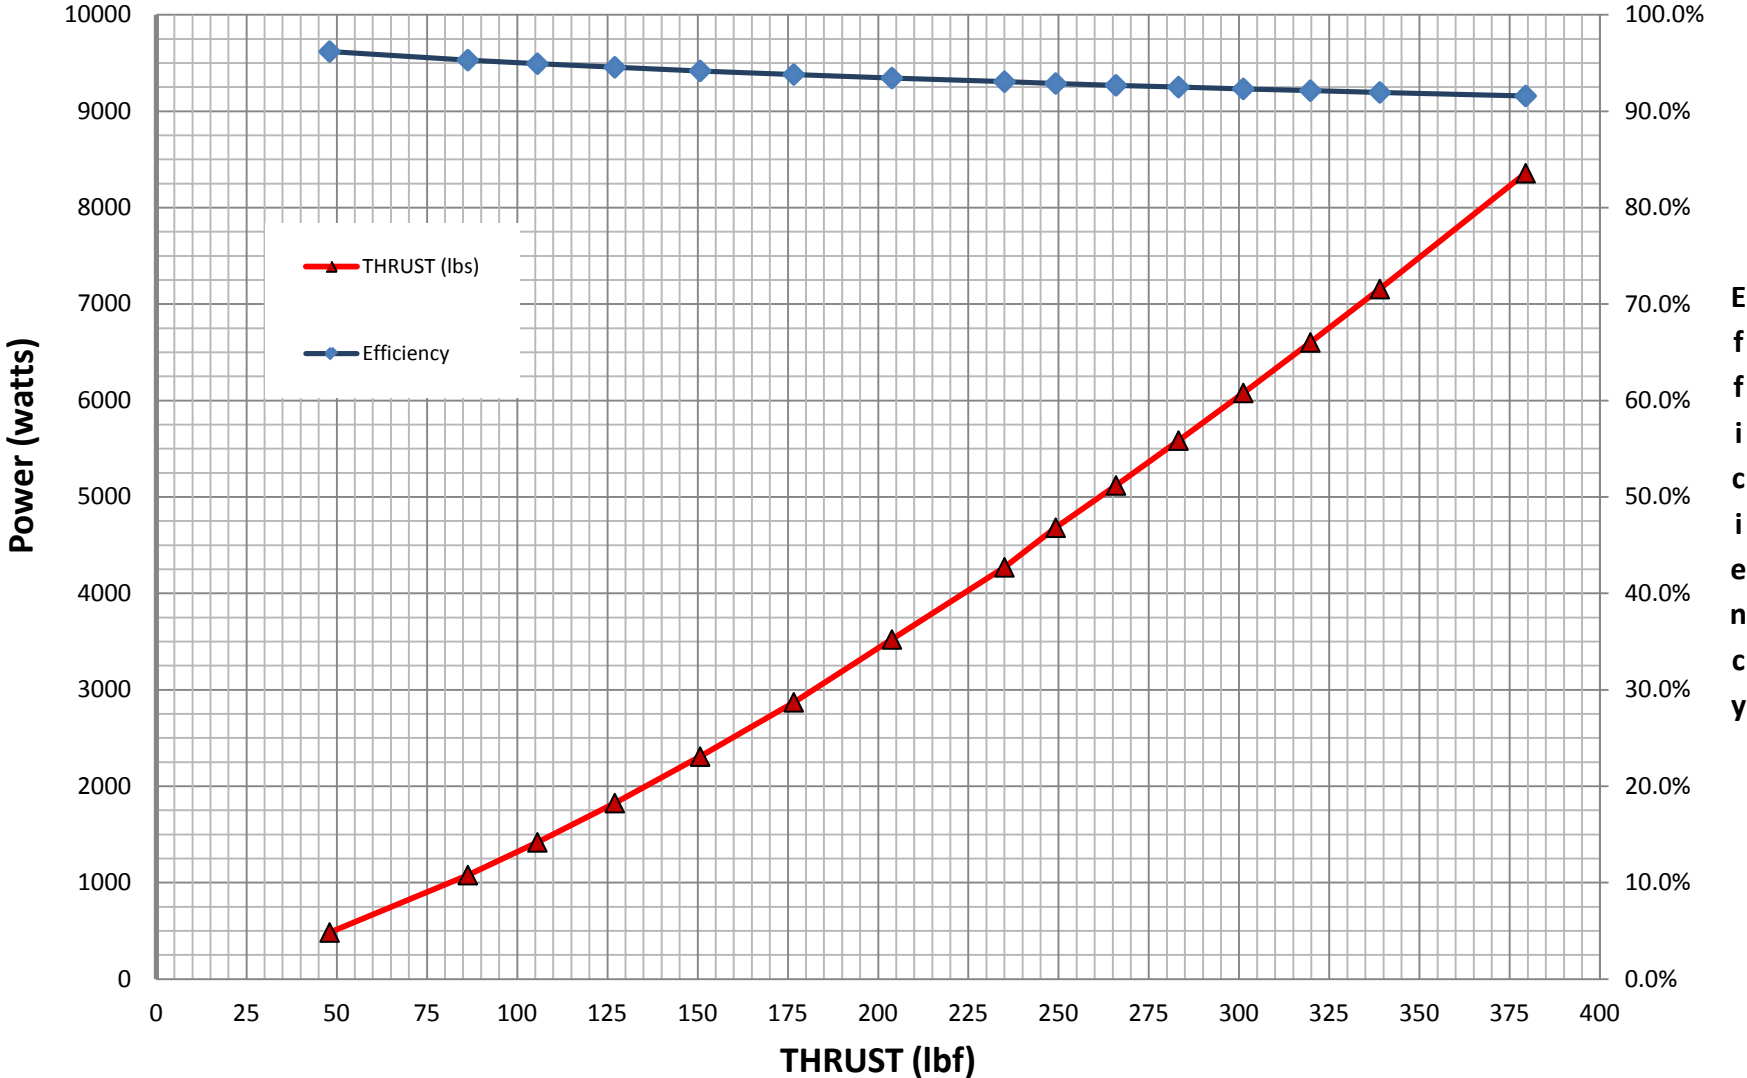

5 HP 1002 THRUST (lbf) vs POWER IN (watts)

MOTOR: BDC 13150HB-05 (150 VDC, 5HP)

INNERSPACE CORPORATION
1138 E. EDNA PLACE, COVINA, CA 91724
TEL: (626) 331-0921 FAX: (626) 966-6391
www.innerspacethrusters.com