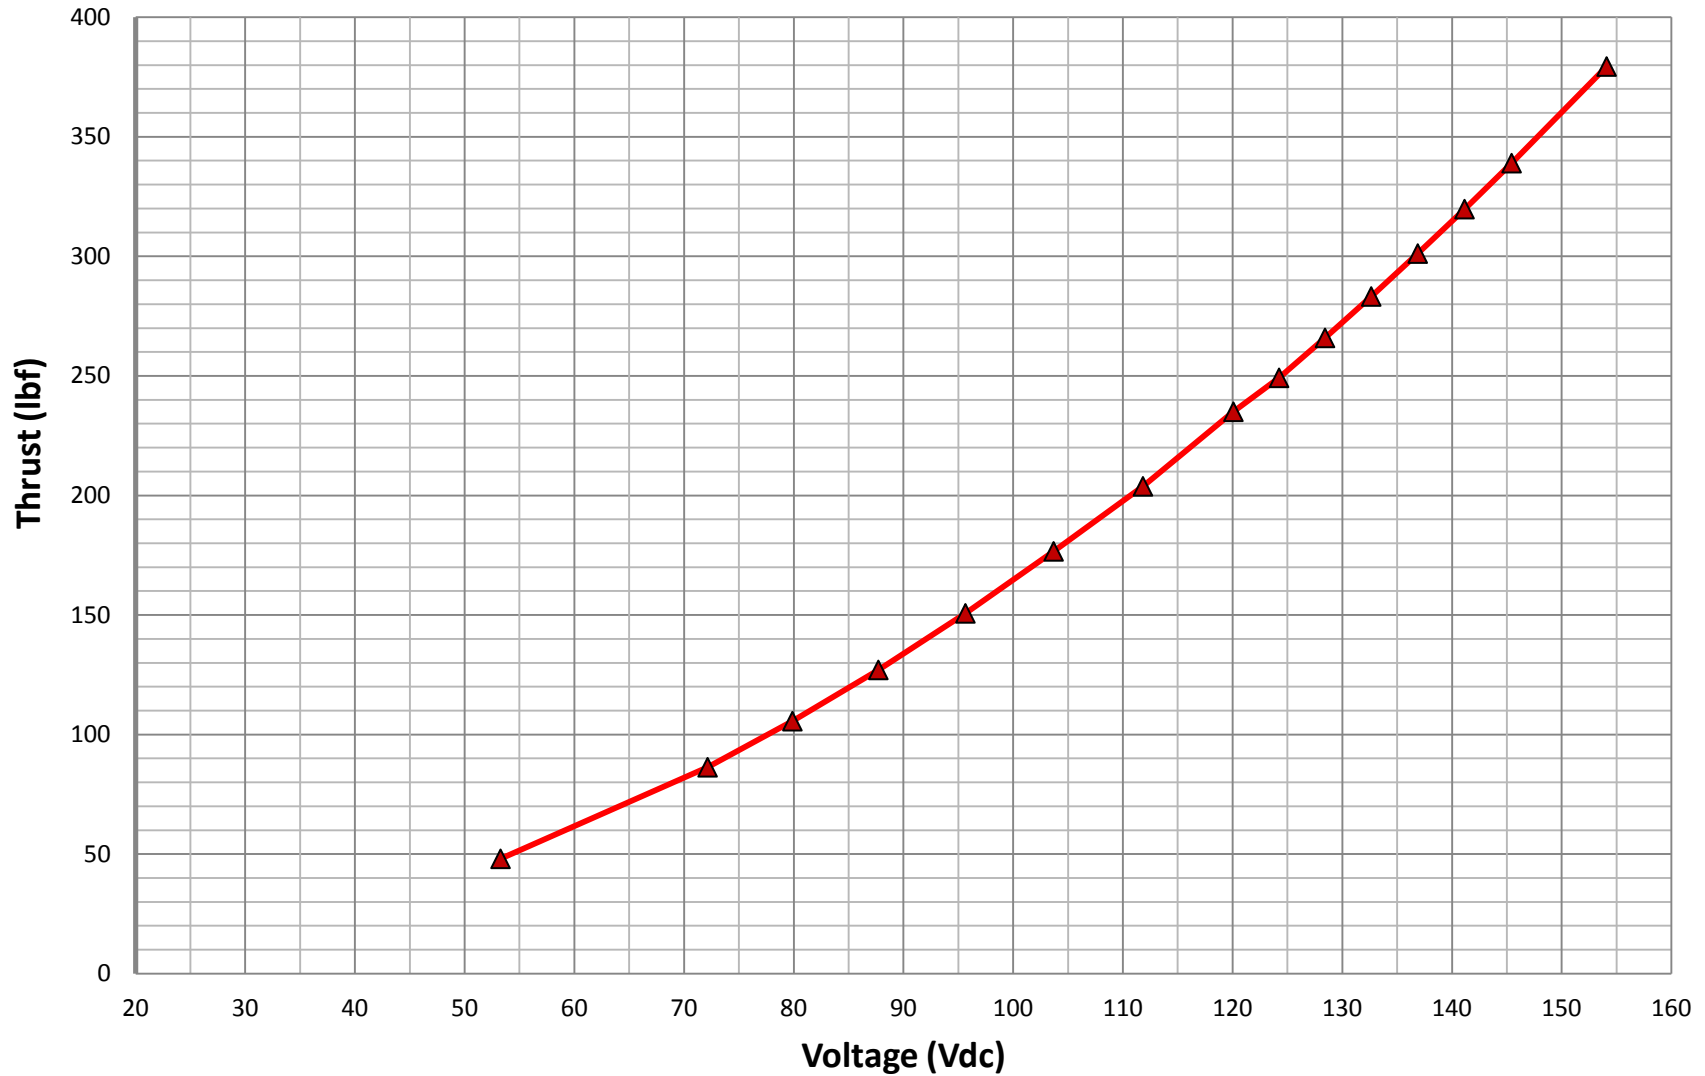

INNERSPACE CORPORATION

1138 E. EDNA PLACE, COVINA, CA 91724
TEL: (626) 331-0921 FAX: (626) 966-6391
www.innerspacethrusters.com

INNERSPACE BDC 13150HB-05

INNERSPACE - 5HP - 150VDC - 1002 ELECTRIC THRUSTER

Thruster Detail

MOTOR TYPE: **3 Phase BDC**
BUS VOLTAGE: **150 VDC**
THRUSTER DIA: **14.5 inch**
LENGTH: **21.9 inch**

Performance

Max Current: **40.0 Amps**
Max THRUST: **320 lbs**
TOTAL DRY WEIGHT: **57 lbs**
TOTAL WET WEIGHT: **38 lbs**

Reference Operating Point

SPEED: **1600 RPM**
POWER IN: **4270 Watts**
MIN VOLTAGE: **120 VDC**
CURRENT: **30.5 Amps**

Command SPEED (RPM)	Motor Voltage (Peak)	Current (A rms)	Motor SPEED RPM	Torque		Thrust			SHAFT POWER		POWER IN (watts)	POWER IN (HP)	Efficiency Pout/Pin
				N-M	in-lbs	lbf	Kgf	N	(HP)	(watts)			
750	53	7.6	750	5.9	52.3	48	22	214	0.62	465	483	0.6	96.2%
1000	72	12.6	1000	9.8	86.8	86	39	384	1.38	1028	1078	1.4	95.3%
1100	80	15.0	1100	11.7	103.4	106	48	470	1.80	1346	1418	1.9	94.9%
1200	88	17.7	1200	13.7	121.5	127	58	565	2.31	1726	1825	2.4	94.6%
1300	96	20.5	1300	16.0	141.2	151	68	670	2.91	2173	2307	3.1	94.2%
1400	104	23.6	1400	18.4	162.5	177	80	786	3.61	2693	2870	3.8	93.8%
1500	112	26.9	1500	20.9	185.3	204	92	907	4.41	3291	3522	4.7	93.4%
1600	120	30.5	1600	23.7	209.8	235	106	1037	5.33	3973	4270	5.7	93.1%
1650	124	32.4	1650	25.2	222.6	249	113	1108	5.83	4347	4681	6.3	92.9%
1700	128	34.3	1700	26.6	235.8	266	121	1183	6.36	4745	5119	6.9	92.7%
1750	133	36.3	1750	28.2	249.4	283	128	1260	6.92	5166	5585	7.5	92.5%
1800	137	38.3	1800	29.8	263.4	301	137	1340	7.52	5611	6078	8.1	92.3%
1850	141	40.4	1850	31.4	277.8	320	145	1422	8.15	6082	6602	8.8	92.1%
1900	145	42.5	1900	33.1	292.5	339	154	1508	8.82	6579	7155	9.6	91.9%
2000	154	47.0	2000	36.5	323.3	379	172	1688	10.26	7653	8357	11.2	91.6%

5 HP 1002 THRUST (lbf) vs VOLTAGE (Vdc)

MOTOR: BDC 13150HB-05 (150 VDC, 5HP)

INNERSPACE CORPORATION
1138 E. EDNA PLACE, COVINA, CA 91724
TEL: (626) 331-0921 FAX: (626) 966-6391
www.innerspacethrusters.com