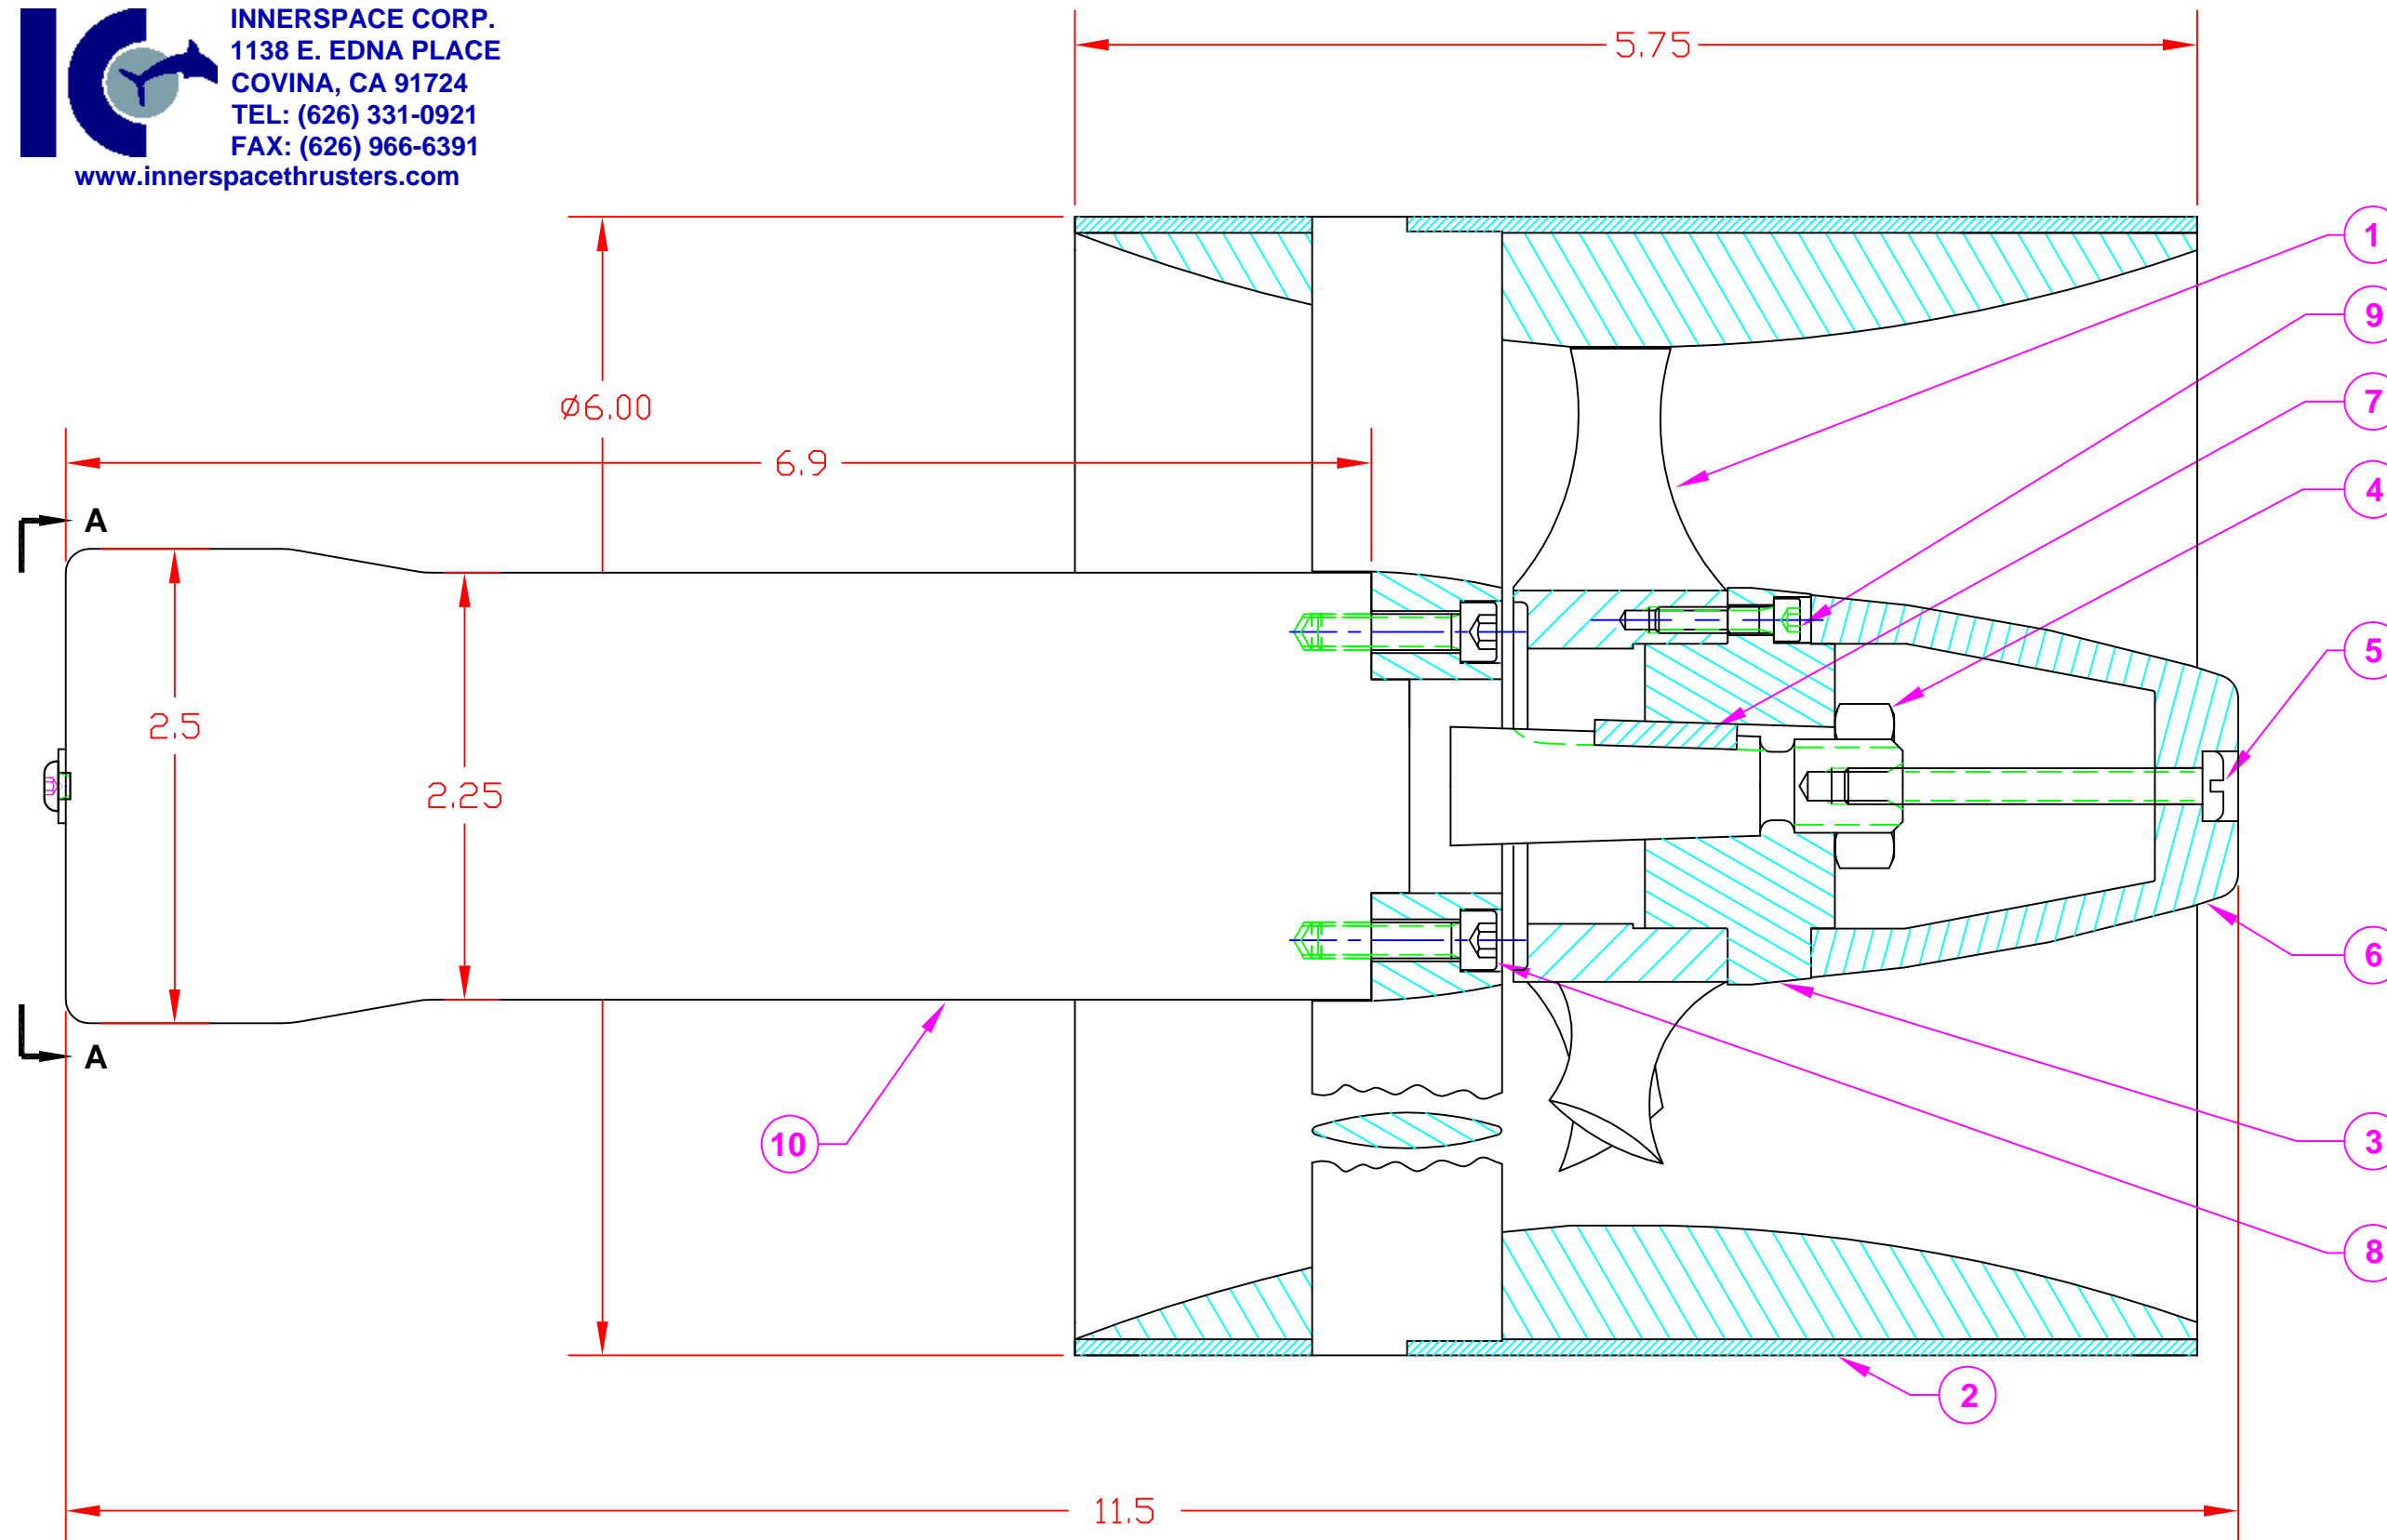

INNERSPACE CORP.
 1138 E. EDNA PLACE
 COVINA, CA 91724
 TEL: (626) 331-0921
 FAX: (626) 966-6391
 www.innerspacethrusters.com

VIEW A - A

14			
13			
12			
11			
10	1	3600BE ELECT. MOTOR	3600E
9	4	SHCS - PROP HUB	1004B - K
8	4	SHCS - MOTOR BOLTS	1004B - J
7	1	KEY	1004B - H
6	1	SPINNER	1004B - G
5	1	SPINNER SCREW	1004B - F
4	1	JAM NUT - SHAFT	1004B - E
3	1	PROPELLER HUB	1004B - C
2	1	DUCT ASSEMBLY	1004B - B
1	1	5 BLADE PROPELLER	1004B - A
ITEM #	QTY	PART NAME	PART NO.

PARTS LIST

PROPRIETARY

INNERSPACE CORP.

1004BE THRUSTER ASSEMBLY

DRAWN BY	OR	SCALE	NONE	MATERIAL
CHECKED		DATE	3/07/07	DRAWING NO.
TRACED		APPROVED		1004BE ASSY