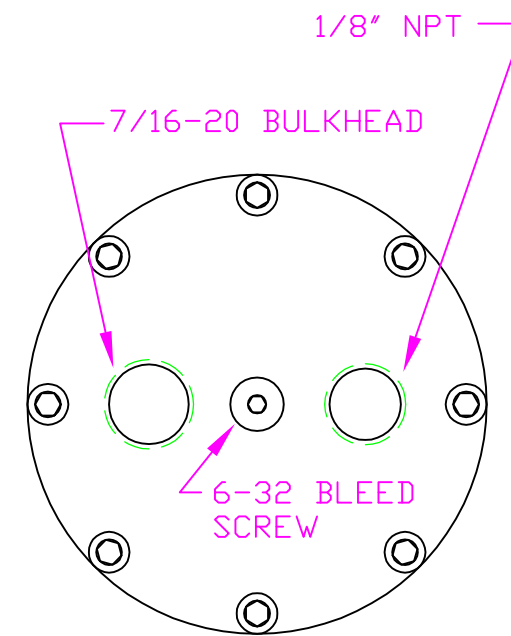

**INNERSPACE CORP.**  
 1138 E. EDNA PLACE  
 COVINA, CA 91724  
 TEL: (626) 331-0921  
 FAX: (626) 966-6391  
 www.innerspacethrusters.com

**VIEW A - A**

14			
13			
12			
11			
10	1	3600BE ELECT. MOTOR	3600E
9	4	SHCS - PROP HUB	1004B - K
8	4	SHCS - MOTOR BOLTS	1004B - J
7	1	KEY	1004B - H
6	1	SPINNER	1004B - G
5	1	SPINNER SCREW	1004B - F
4	1	JAM NUT - SHAFT	1004B - E
3	1	PROPELLER HUB	1004B - C
2	1	DUCT ASSEMBLY	1004B - B
1	1	5 BLADE PROPELLER	1004B - A
ITEM #	QTY	PART NAME	PART NO.

**PARTS LIST**

**PROPRIETARY**

**INNERSPACE CORP.**

**1004BE THRUSTER ASSEMBLY**

DRAWN BY	OR	SCALE	NONE	MATERIAL
CHECKED		DATE	3/07/07	DRAWING NO.
TRACED		APPROVED		1004BE ASSY