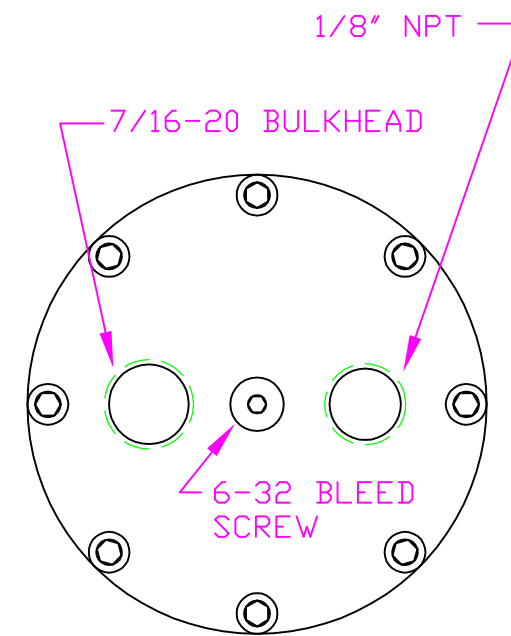

INNERSPACE CORP.
 1138 E. EDNA PLACE
 COVINA, CA 91724
 TEL: (626) 331-0921
 FAX: (626) 966-6391
 www.innerspacethrusters.com

VIEW A - A

14			
13			
12			
11			
10	1	3600BE ELECT. MOTOR	3600E
9	4	SHCS - PROP HUB	1004B - K
8	4	SHCS - MOTOR BOLTS	1004B - J
7	1	KEY	1004B - H
6	1	SPINNER	1004B - G
5	1	SPINNER SCREW	1004B - F
4	1	JAM NUT - SHAFT	1004B - E
3	1	PROPELLER HUB	1004B - C
2	1	DUCT ASSEMBLY	1004B - B
1	1	5 BLADE PROPELLER	1004B - A
ITEM #	QTY	PART NAME	PART NO.

PARTS LIST

PROPRIETARY

INNERSPACE CORP.

1004BE THRUSTER ASSEMBLY

DRAWN BY	OR	SCALE	NONE	MATERIAL
CHECKED		DATE	3/07/07	DRAWING NO.
TRACED		APPROVED		1004BE ASSY