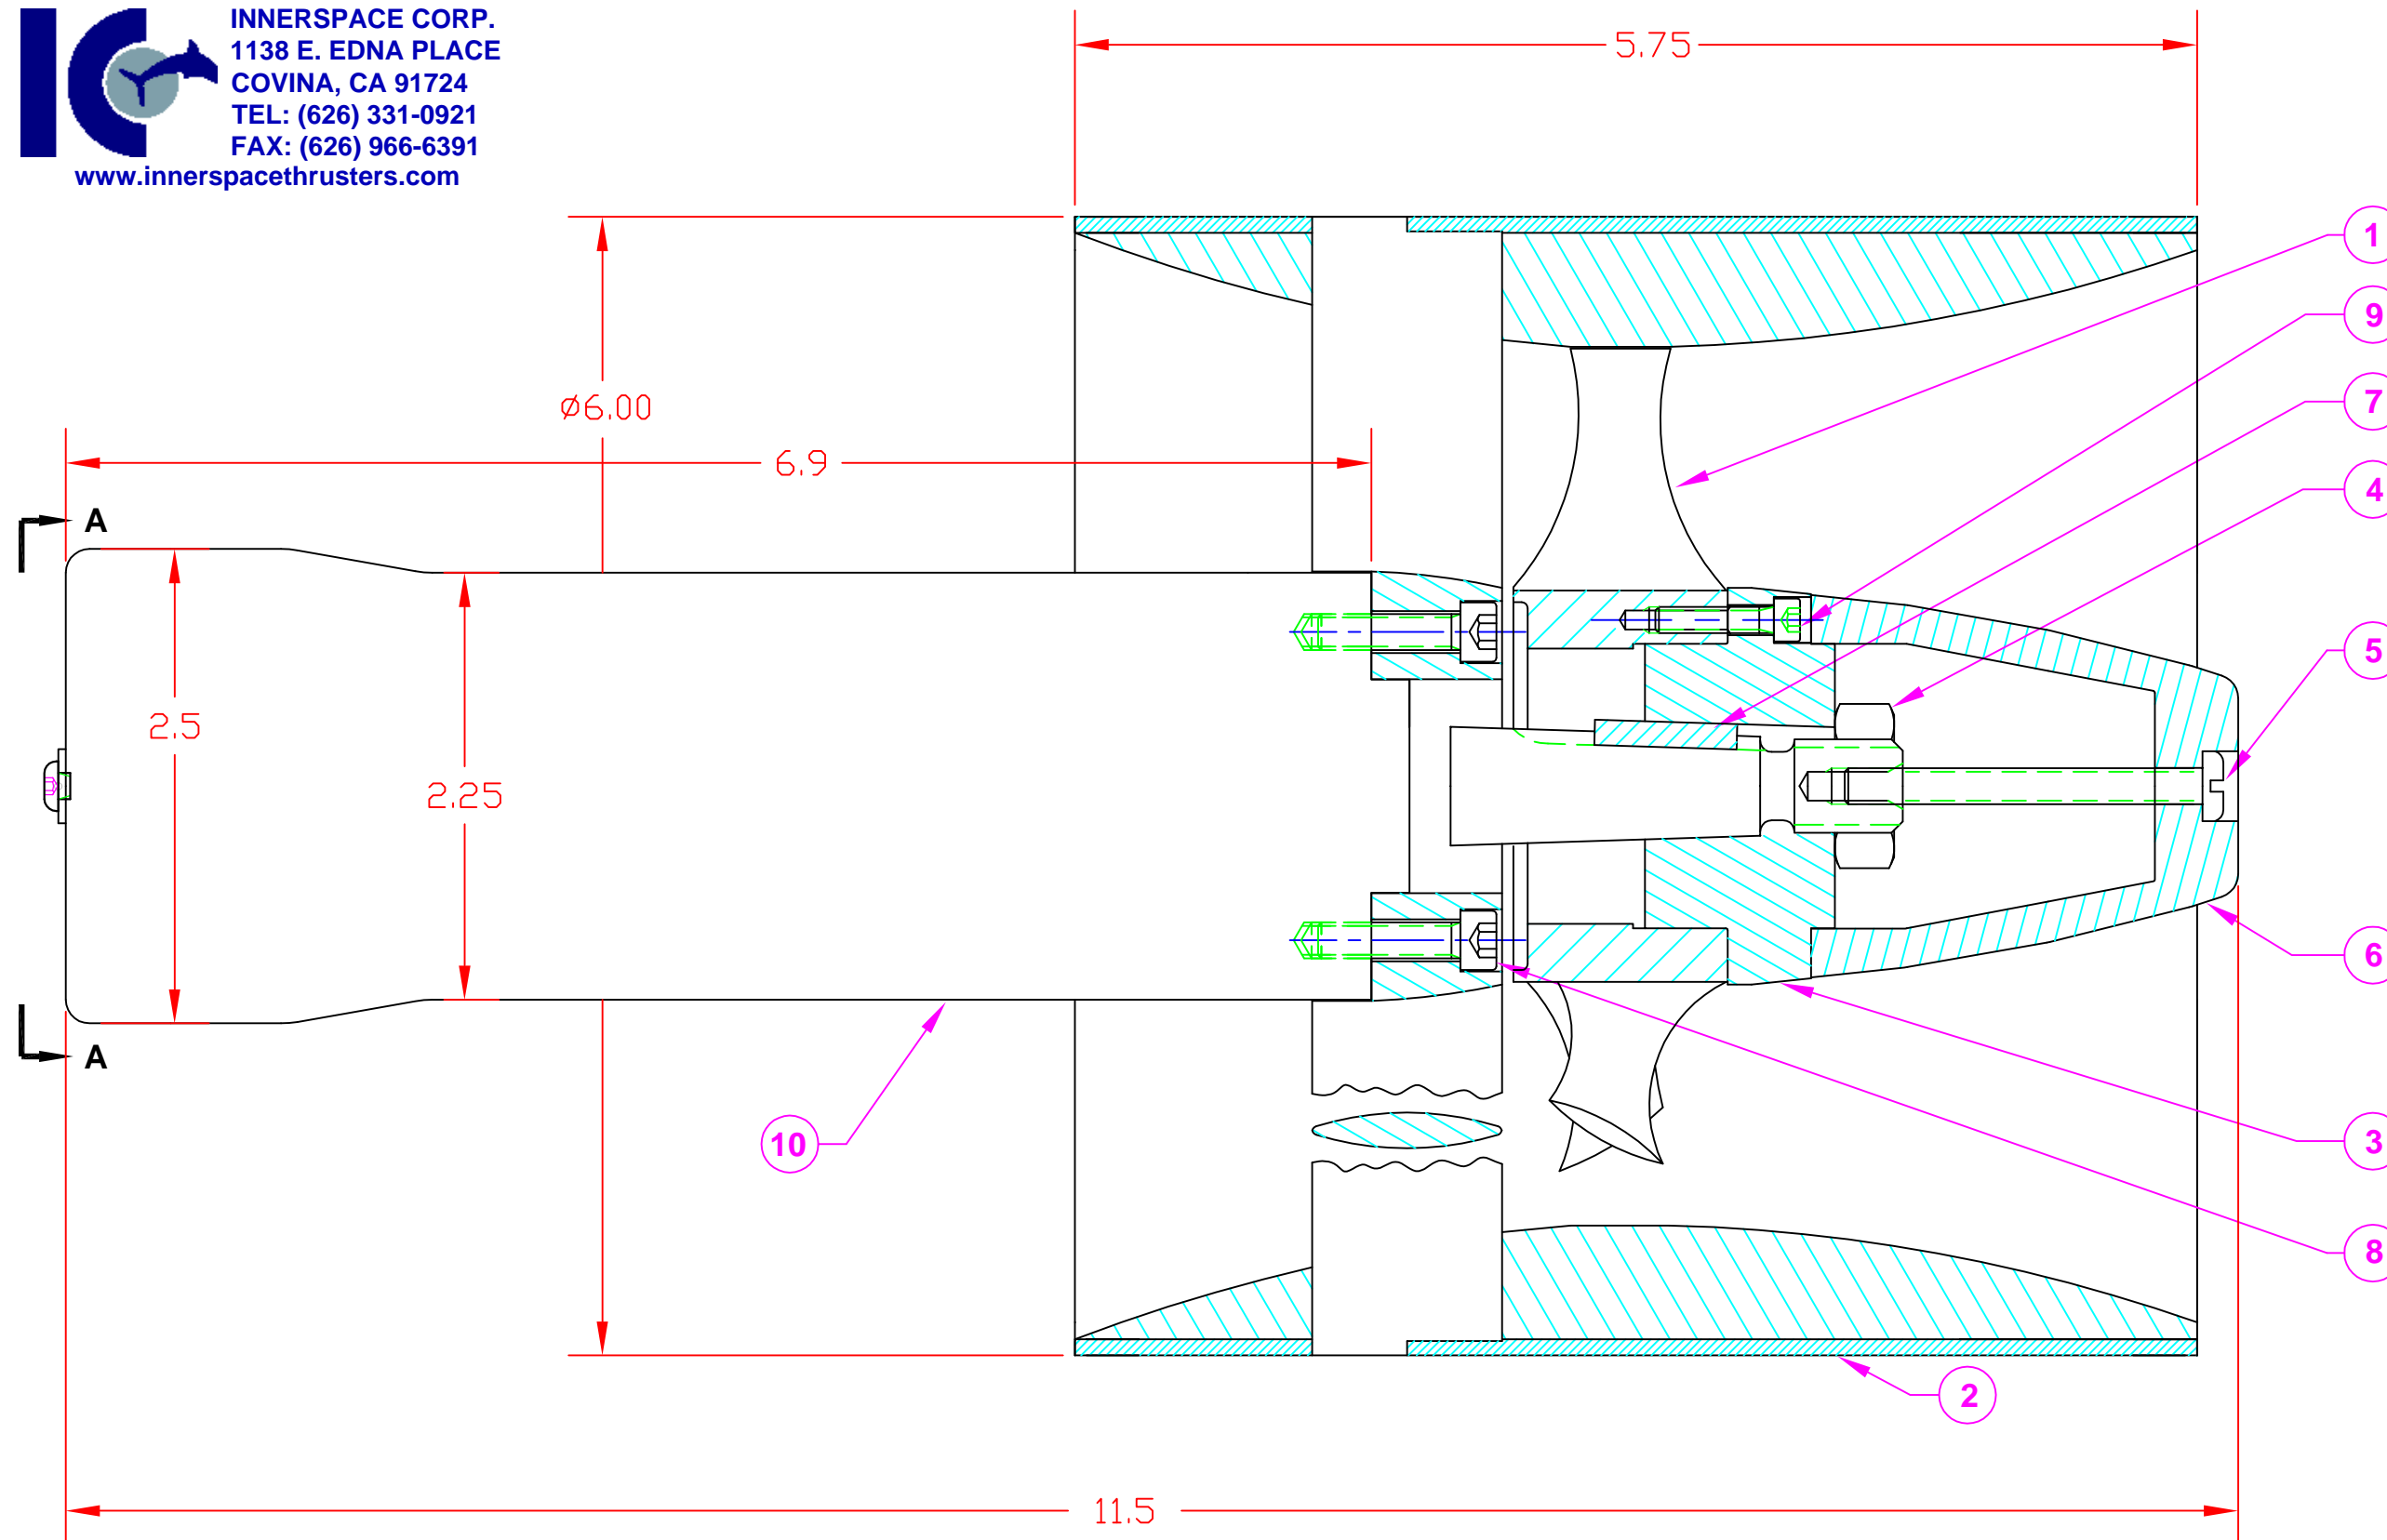

**INNERSPACE CORP.**  
 1138 E. EDNA PLACE  
 COVINA, CA 91724  
 TEL: (626) 331-0921  
 FAX: (626) 966-6391  
 www.innerspacethrusters.com

**VIEW A - A**

14			
13			
12			
11			
10	1	3600BE ELECT. MOTOR	3600E
9	4	SHCS - PROP HUB	1004B - K
8	4	SHCS - MOTOR BOLTS	1004B - J
7	1	KEY	1004B - H
6	1	SPINNER	1004B - G
5	1	SPINNER SCREW	1004B - F
4	1	JAM NUT - SHAFT	1004B - E
3	1	PROPELLER HUB	1004B - C
2	1	DUCT ASSEMBLY	1004B - B
1	1	5 BLADE PROPELLER	1004B - A
ITEM #	QTY	PART NAME	PART NO.

**PARTS LIST**

**PROPRIETARY**

**INNERSPACE CORP.**

**1004BE THRUSTER ASSEMBLY**

DRAWN BY	OR	SCALE	NONE	MATERIAL
CHECKED		DATE	3/07/07	DRAWING NO.
TRACED		APPROVED		1004BE ASSY