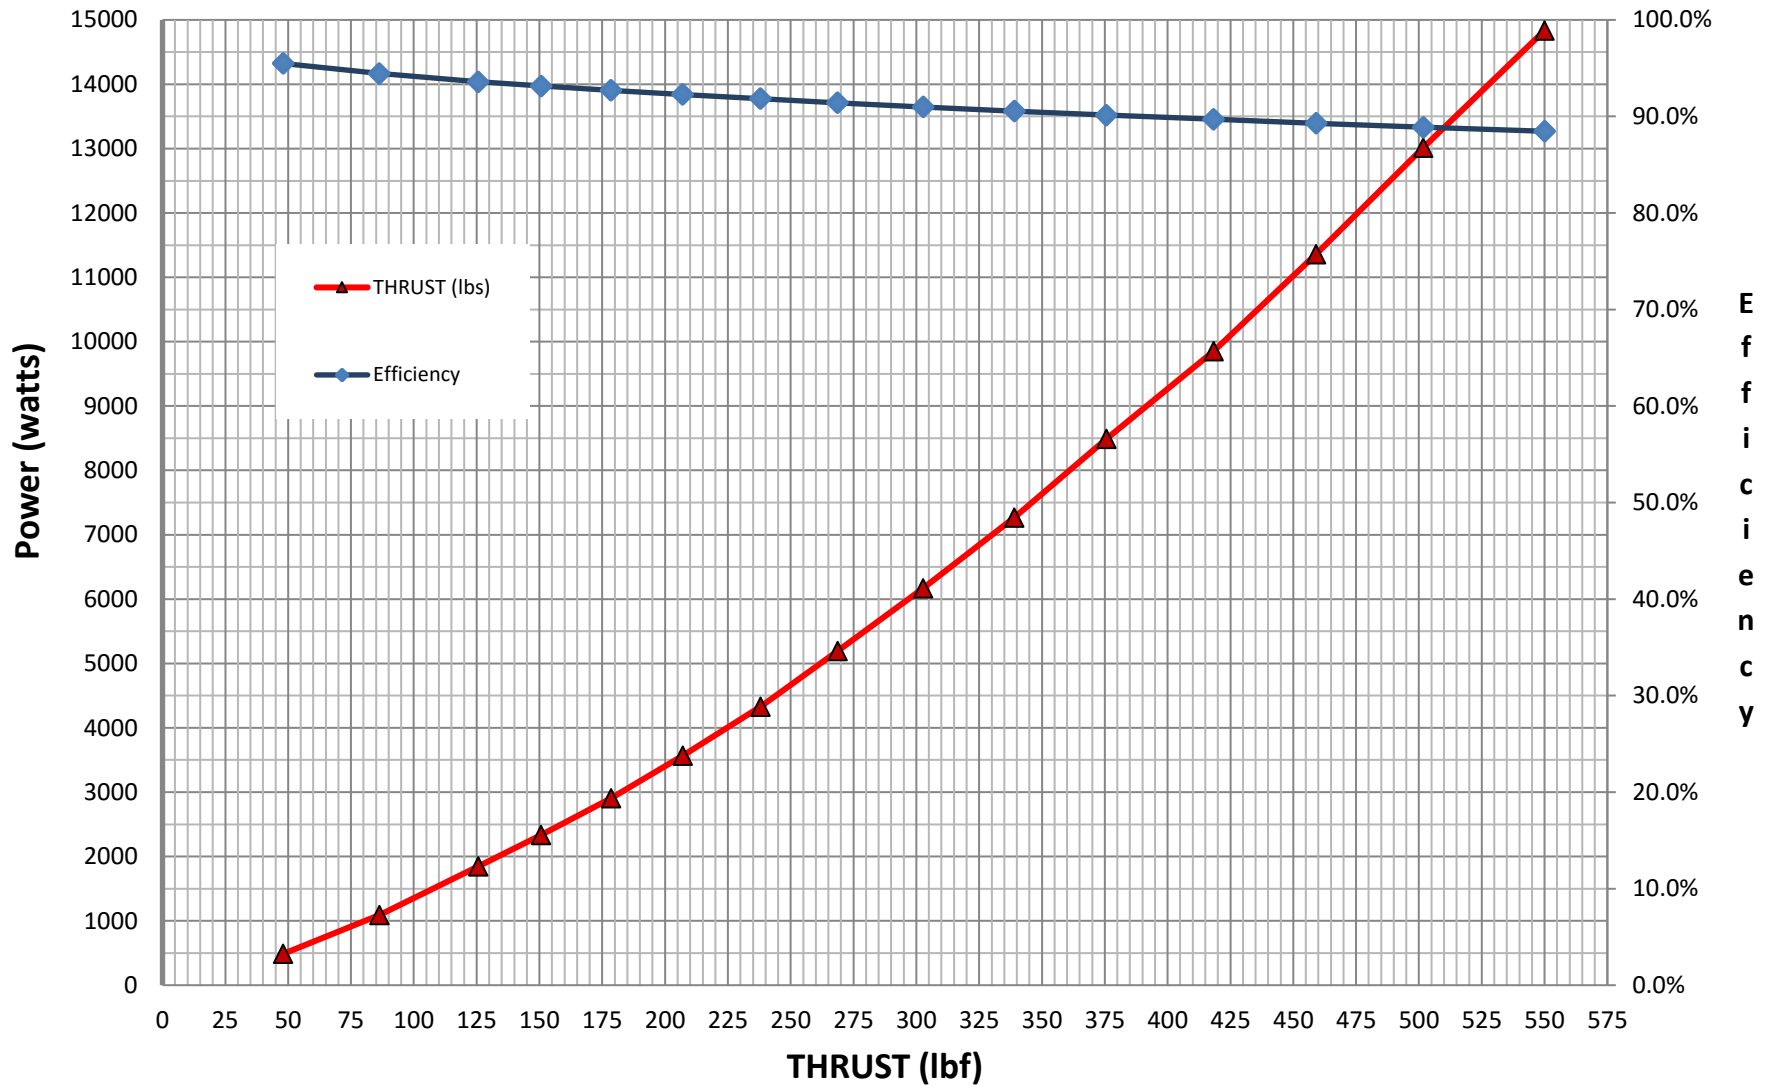

10 HP 1002 THRUST (lbf) vs POWER IN (watts)

MOTOR: BDC 13450-10 (450 VDC, 10HP)

INNERSPACE CORPORATION
1138 E. EDNA PLACE, COVINA, CA 91724
TEL: (626) 331-0921 FAX: (626) 966-6391
www.innerspacethrusters.com