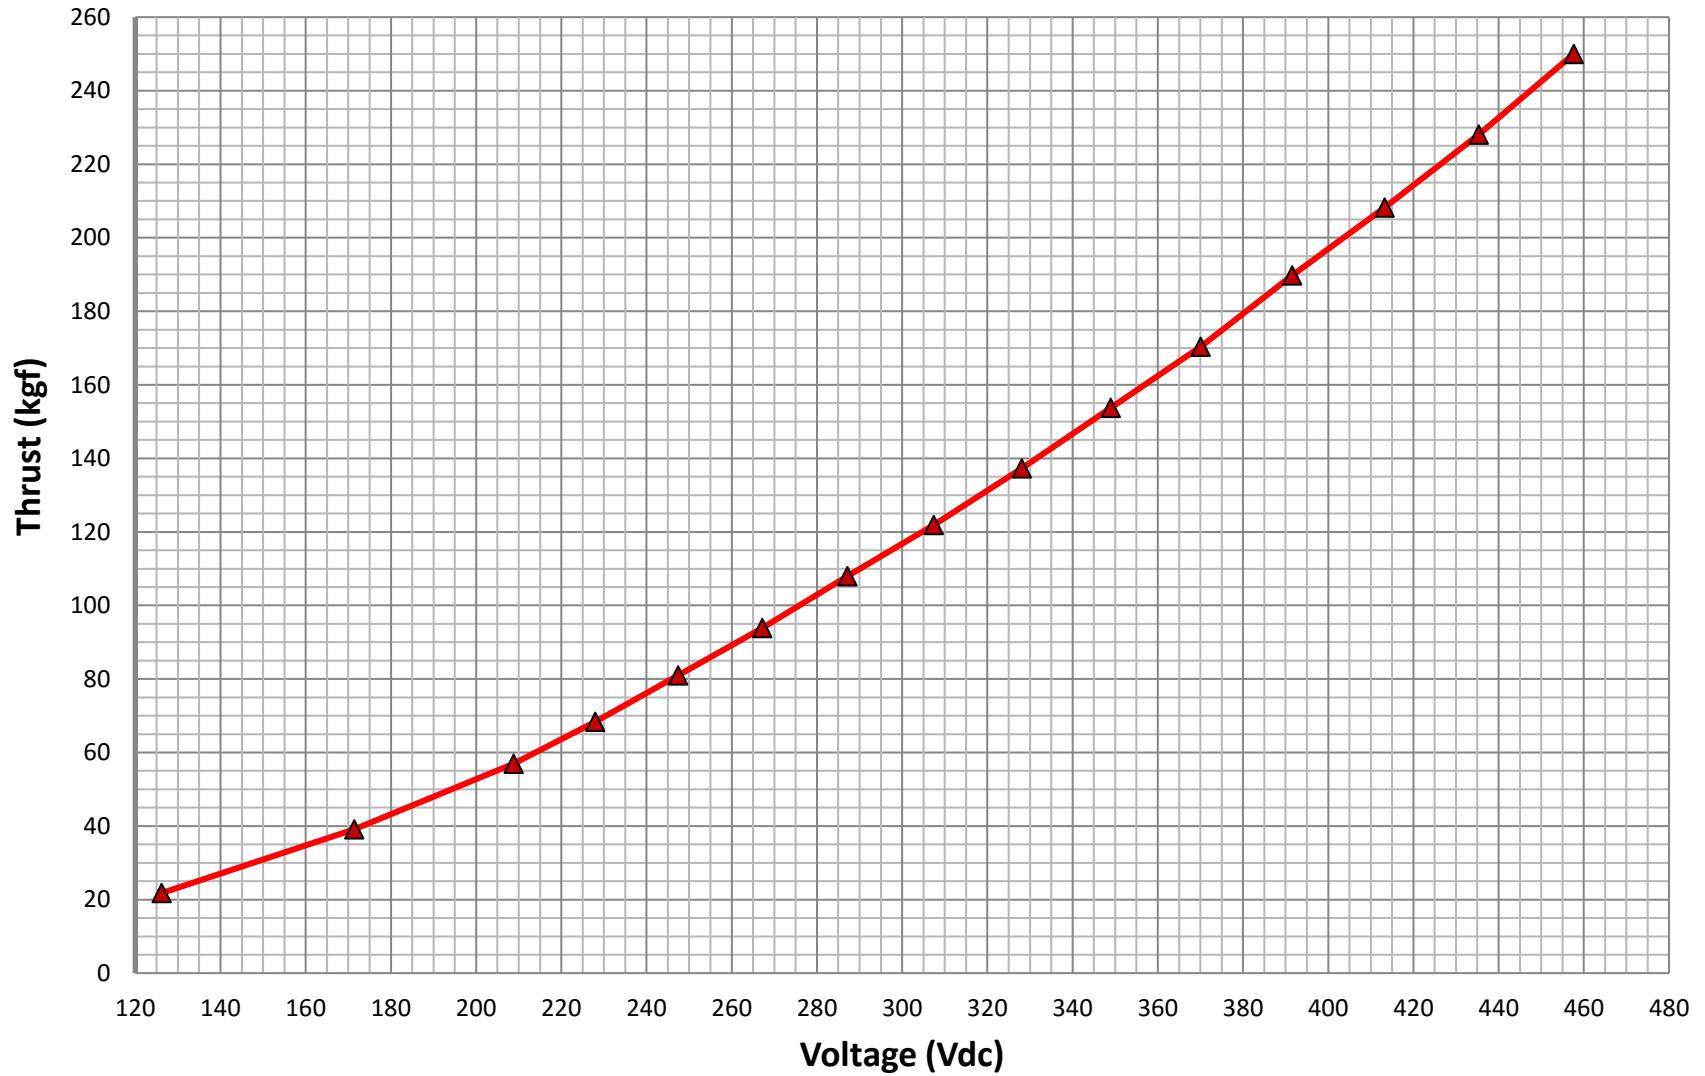

10 HP 1002 THRUST (kgf) vs VOLTAGE (Vdc)

MOTOR: BDC 13450-10 (450 VDC, 10HP)

INNERSPACE CORPORATION
1138 E. EDNA PLACE, COVINA, CA 91724
TEL: (626) 331-0921 FAX: (626) 966-6391
www.innerspacethrusters.com