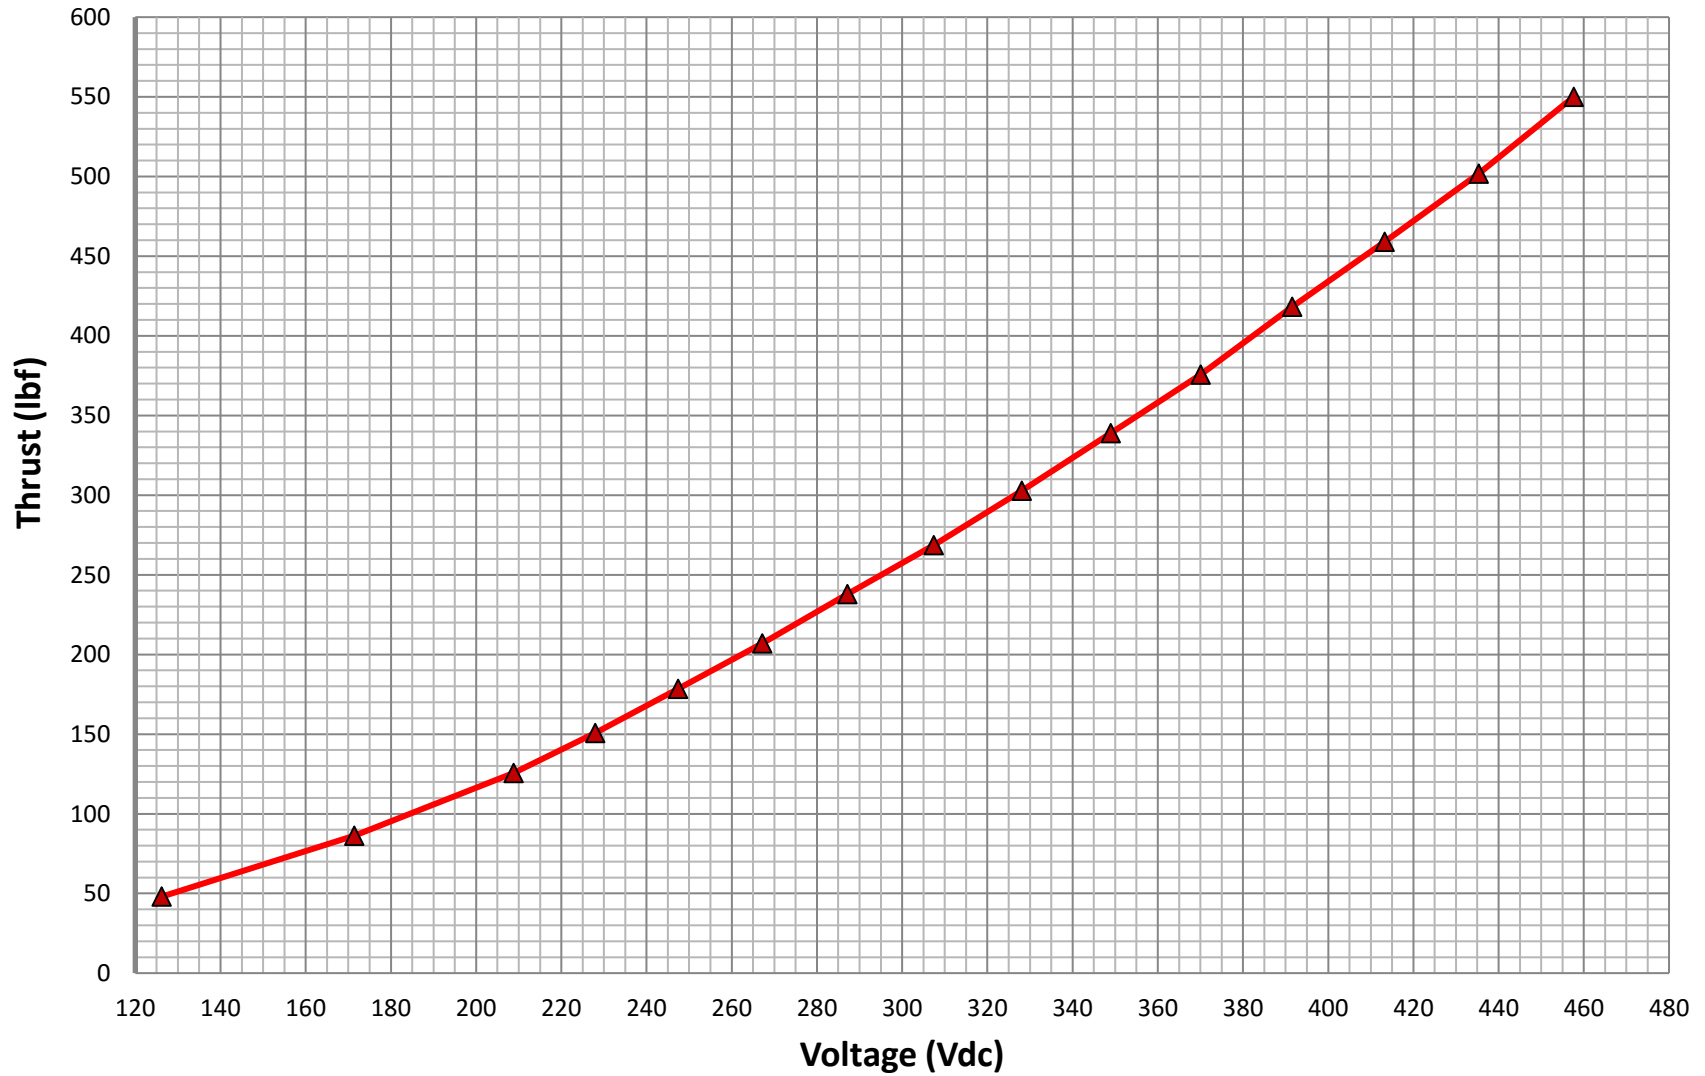

INNERSPACE CORPORATION

1138 E. EDNA PLACE, COVINA, CA 91724
TEL: (626) 331-0921 FAX: (626) 966-6391
www.innerspacethrusters.com

INNERSPACE BDC 13450-10

INNERSPACE - 10HP - 450VDC - 1002 ELECTRIC THRUSTER

Thruster Detail

MOTOR TYPE: 3 Phase BDC
BUS VOLTAGE: 450-550 VDC
THRUSTER DIA: 14.5 inch
LENGTH: 22 inch

Performance

Max Current: 30.0 Amps
Max THRUST: 550 lbs
TOTAL DRY WEIGHT: 56 lbs
TOTAL WET WEIGHT: 41 lbs

Reference Operating Point

SPEED: 2000 RPM
POWER IN: 8491 Watts
MIN VOLTAGE: 370 VDC
CURRENT: 20.1 Amps

Command SPEED (RPM)	Motor Voltage (Peak)	Current (A rms)	Motor SPEED RPM	Torque		Thrust			SHAFT POWER		POWER IN (watts)	POWER IN (HP)	Efficiency Pout/Pin
				N-M	in-lbs	lbf	Kgf	N	(HP)	(watts)			
750	126	3.3	750	5.9	52.3	48	22	214	0.62	465	487	0.7	95.5%
1000	171	5.4	1000	9.8	86.8	86	39	384	1.38	1028	1088	1.5	94.4%
1200	209	7.5	1200	13.7	121.5	126	57	559	2.31	1726	1844	2.5	93.6%
1300	228	8.8	1300	16.0	141.2	151	68	670	2.91	2173	2333	3.1	93.1%
1400	247	10.1	1400	18.4	162.5	178	81	794	3.61	2693	2904	3.9	92.7%
1500	267	11.5	1500	20.9	185.3	207	94	921	4.41	3291	3566	4.8	92.3%
1600	287	13.0	1600	23.7	209.8	238	108	1058	5.33	3973	4326	5.8	91.8%
1700	307	14.6	1700	26.6	235.8	269	122	1195	6.36	4745	5190	7.0	91.4%
1800	328	16.4	1800	29.8	263.4	303	137	1346	7.52	5611	6168	8.3	91.0%
1900	349	18.2	1900	33.1	292.5	339	154	1508	8.82	6579	7265	9.7	90.6%
2000	370	20.1	2000	36.5	323.3	376	170	1671	10.26	7653	8491	11.4	90.1%
2100	392	22.1	2100	40.2	355.6	418	190	1861	11.85	8839	9853	13.2	89.7%
2200	413	24.2	2200	44.0	389.5	459	208	2042	13.60	10142	11359	15.2	89.3%
2300	435	26.4	2300	48.0	424.9	502	228	2232	15.51	11569	13017	17.4	88.9%
2400	458	28.7	2400	52.2	462.0	550	250	2450	17.59	13124	14836	19.9	88.5%

10 HP 1002 THRUST (lbf) vs VOLTAGE (Vdc)

MOTOR: BDC 13450-10 (450 VDC, 10HP)

INNERSPACE CORPORATION
E. EDNA PLACE, COVINA, CA 91724 1138
TEL: (626) 331-0921 FAX: (626) 966-6391
www.innerspacethrusters.com