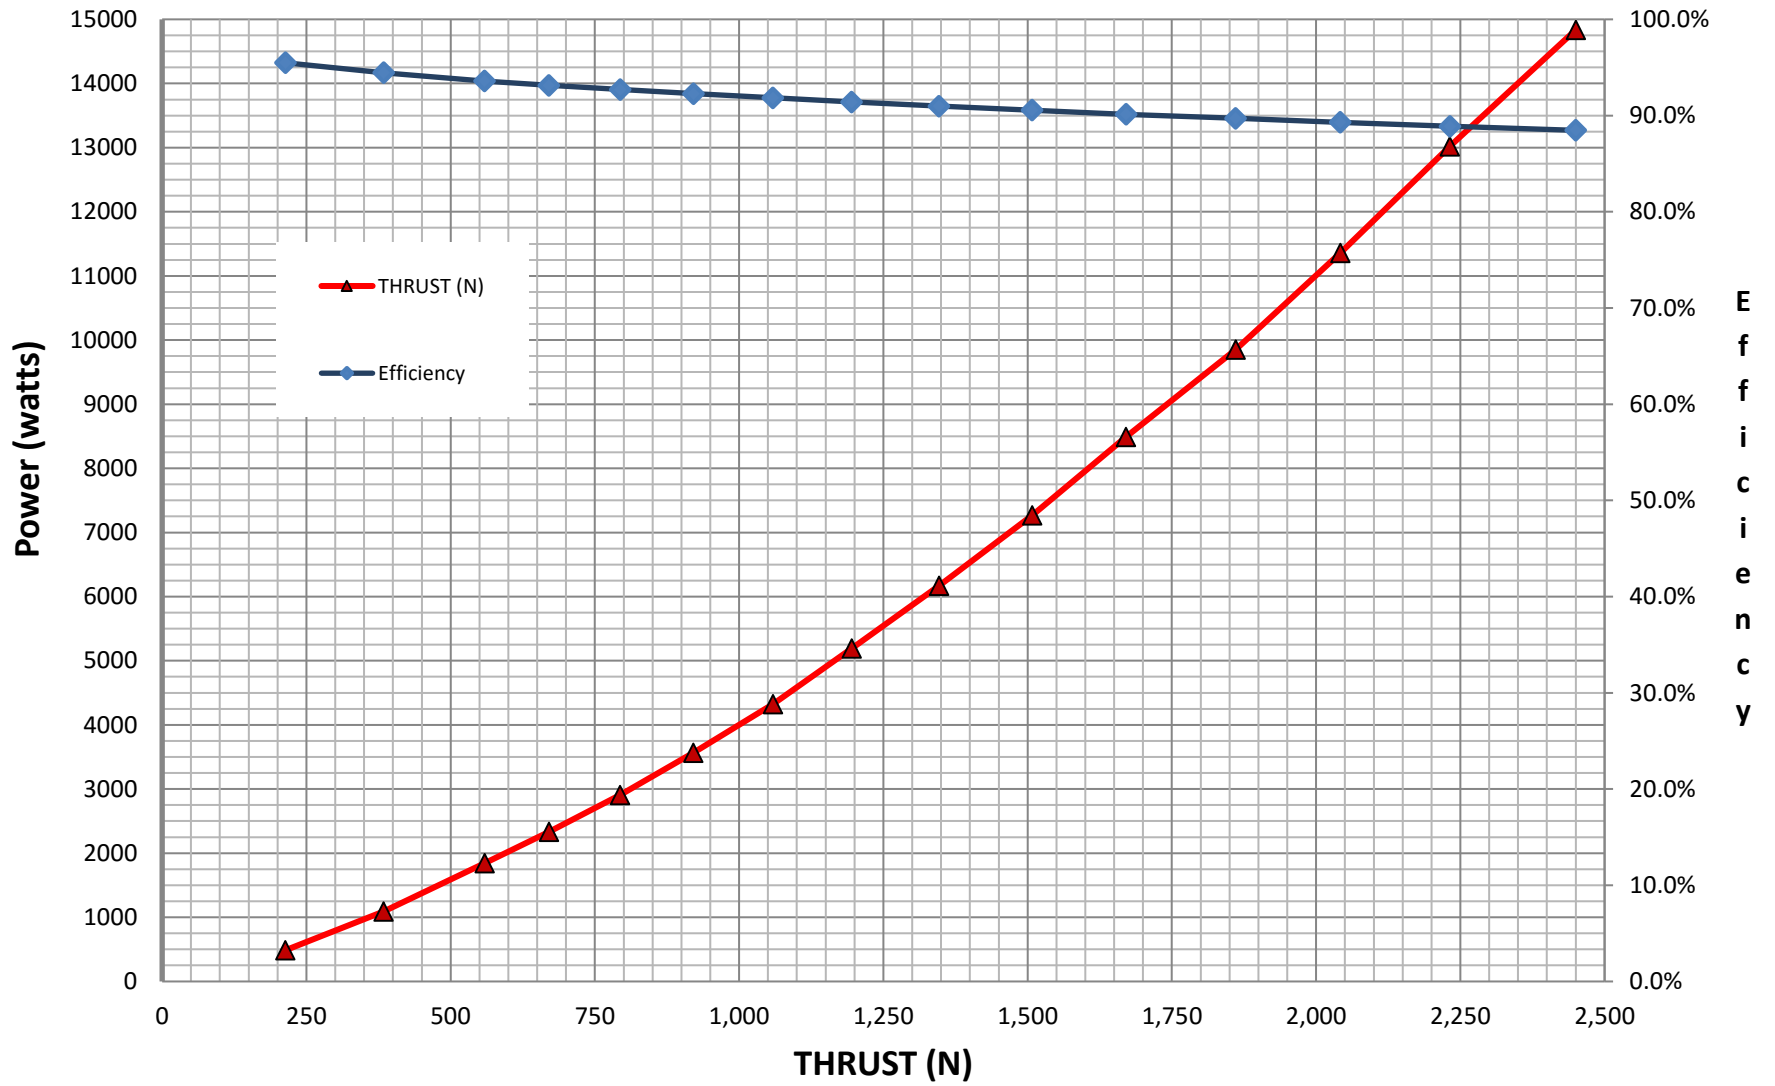

10 HP 1002 THRUST (N) vs POWER IN (watts)

MOTOR: BDC 13450-10 (450 VDC, 10HP)

INNERSPACE CORPORATION
1138 E. EDNA PLACE, COVINA, CA 91724
TEL: (626) 331-0921 FAX: (626) 966-6391
www.innerspacethrusters.com