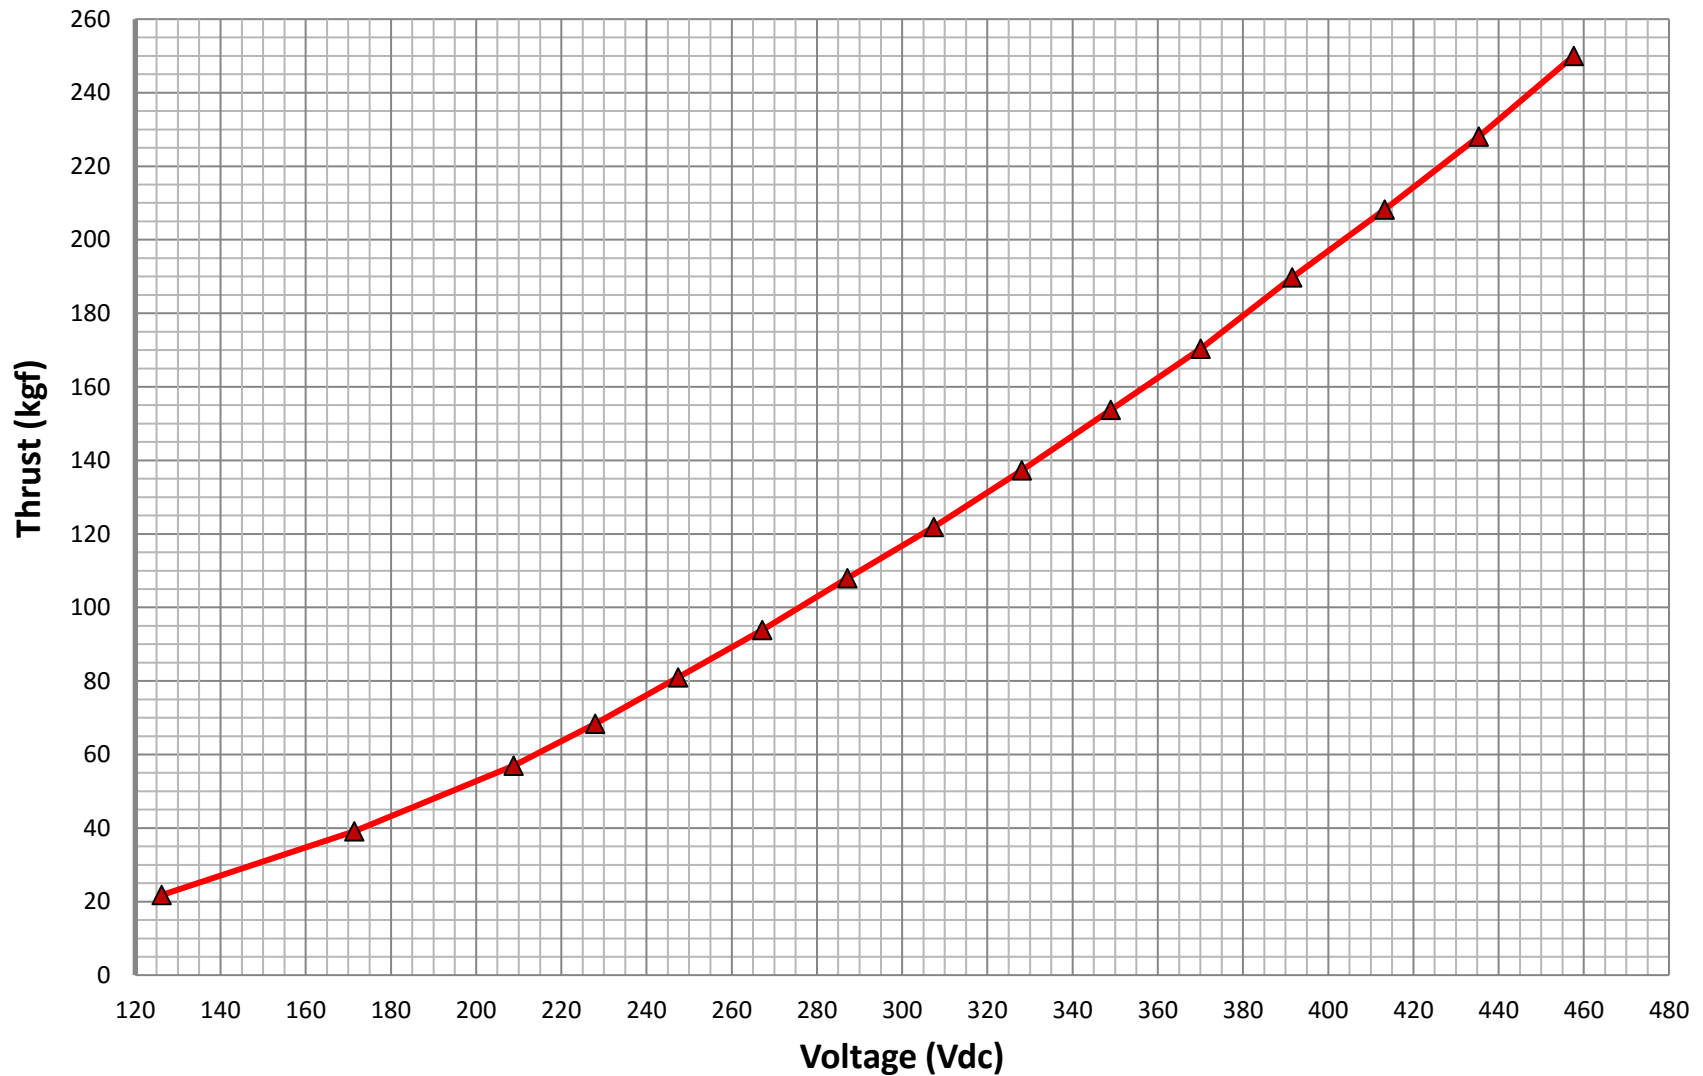

10 HP 1002 THRUST (kgf) vs VOLTAGE (Vdc)

MOTOR: BDC 13450-10 (450 VDC, 10HP)

INNERSPACE CORPORATION
1138 E. EDNA PLACE, COVINA, CA 91724
TEL: (626) 331-0921 FAX: (626) 966-6391
www.innerspacethrusters.com