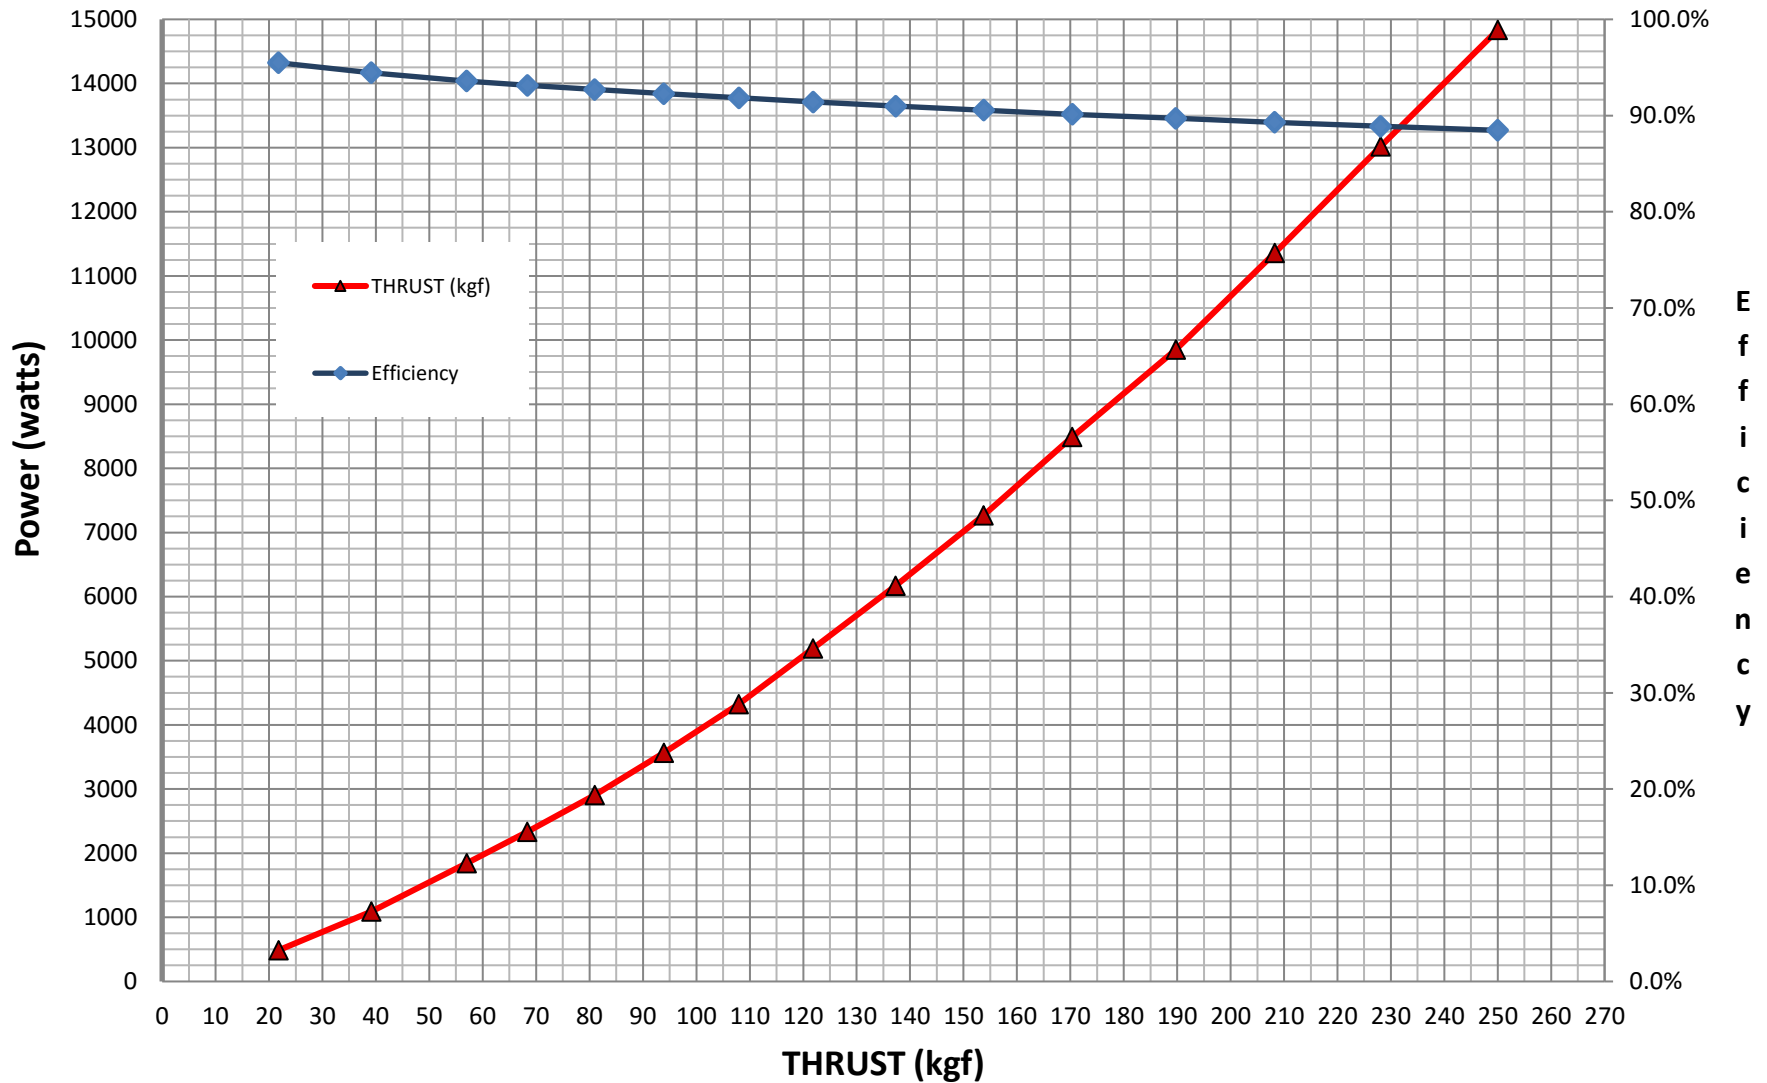

10 HP 1002 THRUST (kgf) vs POWER IN (watts)

MOTOR: BDC 13450-10 (450 VDC, 10HP)

INNERSPACE CORPORATION
1138 E. EDNA PLACE, COVINA, CA 91724
TEL: (626) 331-0921 FAX: (626) 966-6391
www.innerspacethrusters.com