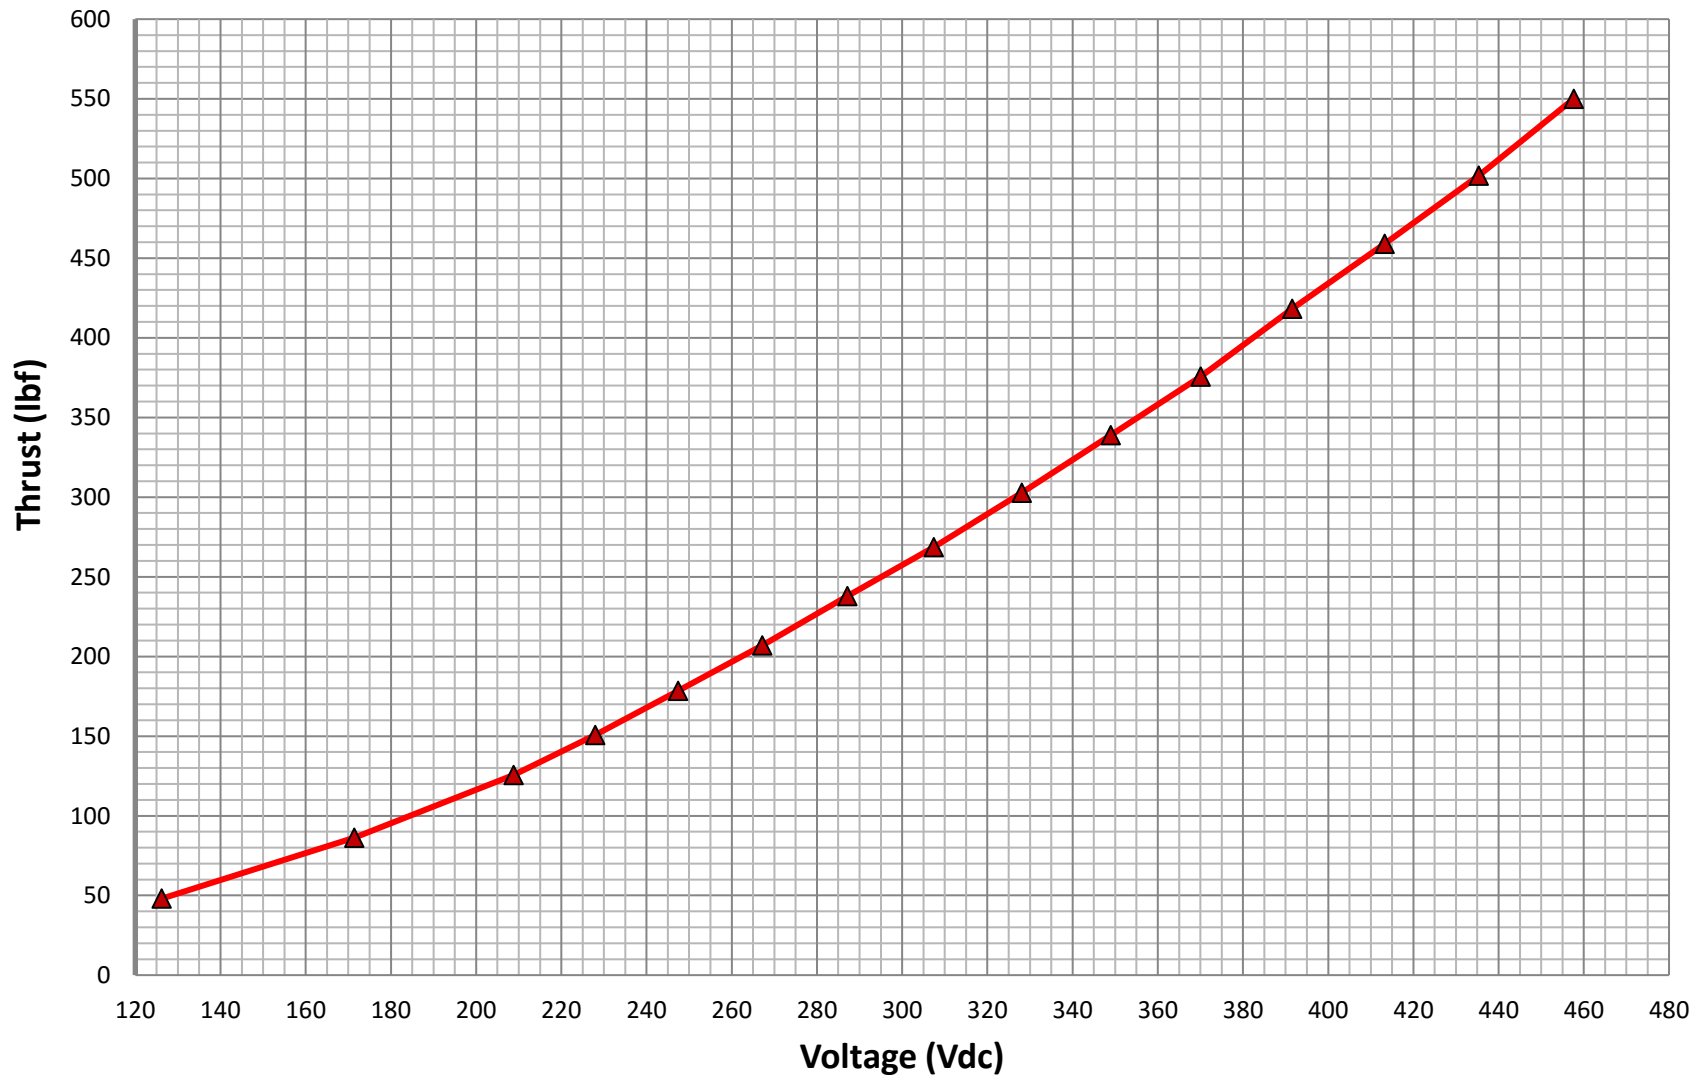

INNERSPACE CORPORATION

1138 E. EDNA PLACE, COVINA, CA 91724
TEL: (626) 331-0921 FAX: (626) 966-6391
www.innerspacethrusters.com

INNERSPACE BDC 13450-10

INNERSPACE - 10HP - 450VDC - 1002 ELECTRIC THRUSTER

Thruster Detail

MOTOR TYPE: 3 Phase BDC
BUS VOLTAGE: 450-550 VDC
THRUSTER DIA: 14.5 inch
LENGTH: 22 inch

Performance

Max Current: 30.0 Amps
Max THRUST: 550 lbs
TOTAL DRY WEIGHT: 56 lbs
TOTAL WET WEIGHT: 41 lbs

Reference Operating Point

SPEED: 2000 RPM
POWER IN: 8491 Watts
MIN VOLTAGE: 370 VDC
CURRENT: 20.1 Amps

Command SPEED (RPM)	Motor Voltage (Peak)	Current (A rms)	Motor SPEED RPM	Torque		Thrust			SHAFT POWER		POWER IN (watts)	POWER IN (HP)	Efficiency Pout/Pin
				N-M	in-lbs	lbf	Kgf	N	(HP)	(watts)			
750	126	3.3	750	5.9	52.3	48	22	214	0.62	465	487	0.7	95.5%
1000	171	5.4	1000	9.8	86.8	86	39	384	1.38	1028	1088	1.5	94.4%
1200	209	7.5	1200	13.7	121.5	126	57	559	2.31	1726	1844	2.5	93.6%
1300	228	8.8	1300	16.0	141.2	151	68	670	2.91	2173	2333	3.1	93.1%
1400	247	10.1	1400	18.4	162.5	178	81	794	3.61	2693	2904	3.9	92.7%
1500	267	11.5	1500	20.9	185.3	207	94	921	4.41	3291	3566	4.8	92.3%
1600	287	13.0	1600	23.7	209.8	238	108	1058	5.33	3973	4326	5.8	91.8%
1700	307	14.6	1700	26.6	235.8	269	122	1195	6.36	4745	5190	7.0	91.4%
1800	328	16.4	1800	29.8	263.4	303	137	1346	7.52	5611	6168	8.3	91.0%
1900	349	18.2	1900	33.1	292.5	339	154	1508	8.82	6579	7265	9.7	90.6%
2000	370	20.1	2000	36.5	323.3	376	170	1671	10.26	7653	8491	11.4	90.1%
2100	392	22.1	2100	40.2	355.6	418	190	1861	11.85	8839	9853	13.2	89.7%
2200	413	24.2	2200	44.0	389.5	459	208	2042	13.60	10142	11359	15.2	89.3%
2300	435	26.4	2300	48.0	424.9	502	228	2232	15.51	11569	13017	17.4	88.9%
2400	458	28.7	2400	52.2	462.0	550	250	2450	17.59	13124	14836	19.9	88.5%

10 HP 1002 THRUST (lbf) vs VOLTAGE (Vdc)

MOTOR: BDC 13450-10 (450 VDC, 10HP)

INNERSPACE CORPORATION
E. EDNA PLACE, COVINA, CA 91724 1138
TEL: (626) 331-0921 FAX: (626) 966-6391
www.innerspacethrusters.com