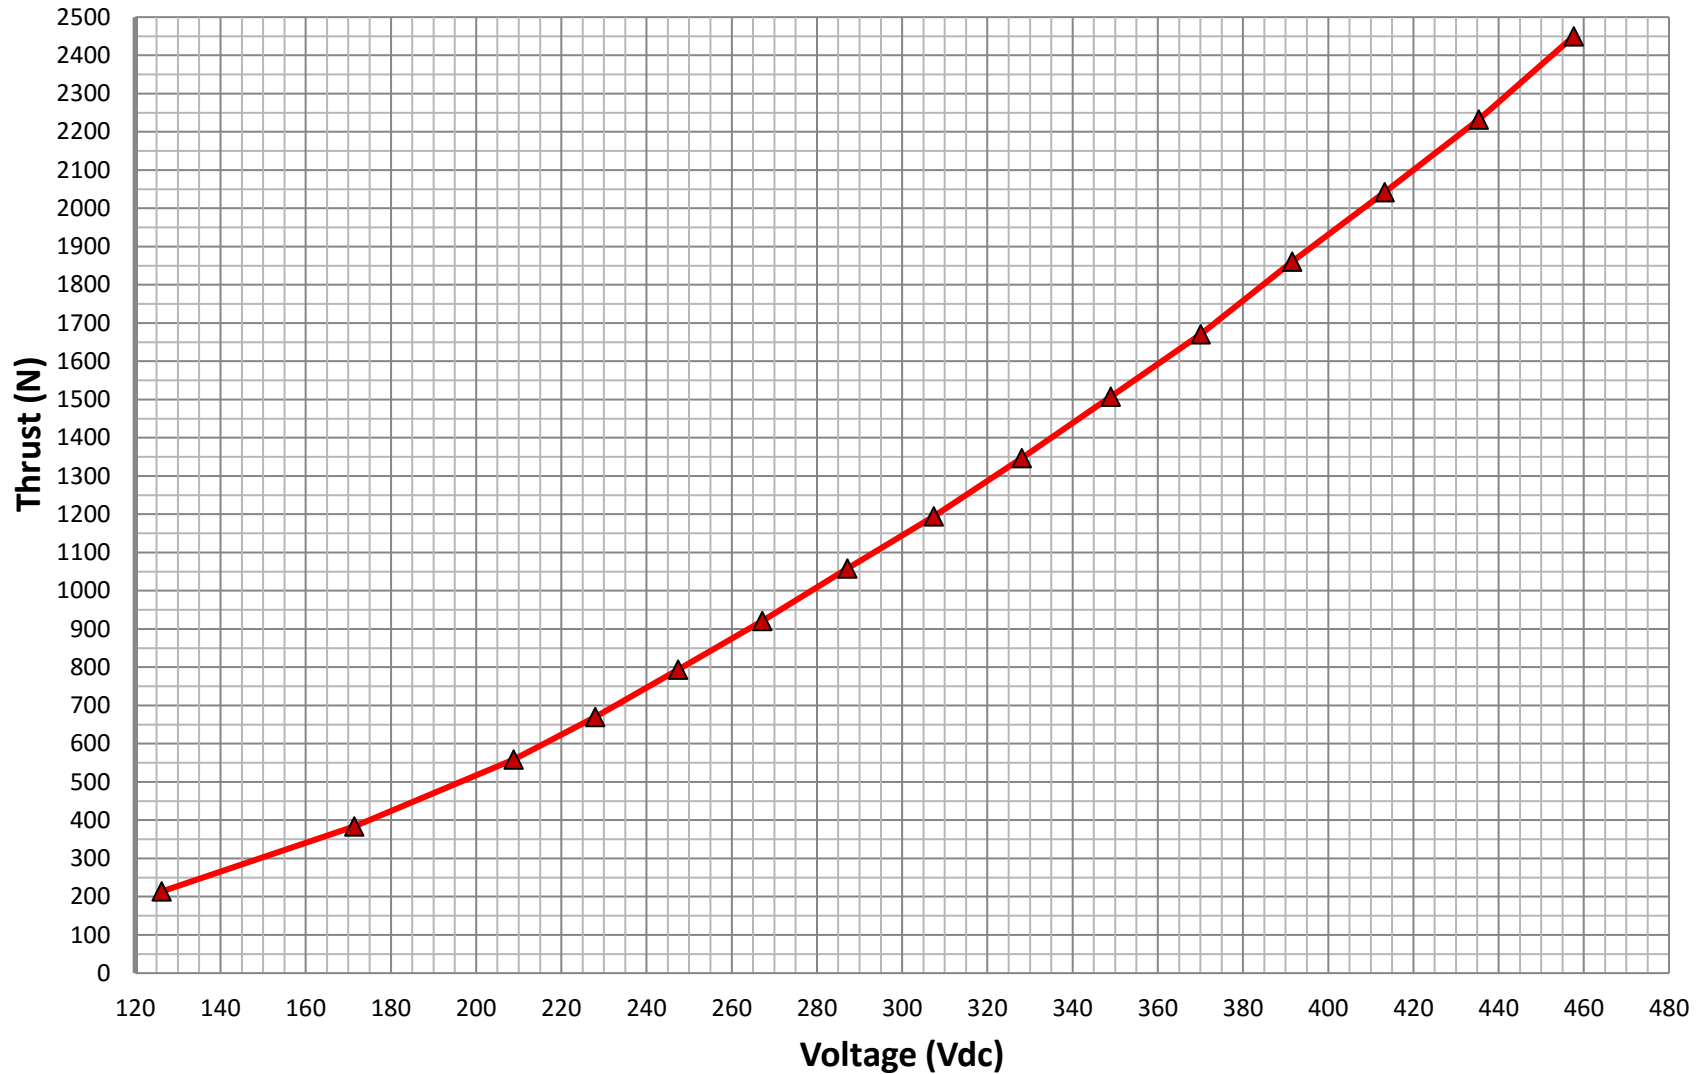

10 HP 1002 THRUST (N) vs VOLTAGE (Vdc)

MOTOR: BDC 13450-10 (450 VDC, 10HP)

INNERSPACE CORPORATION
1138 E. EDNA PLACE, COVINA, CA 91724
TEL: (626) 331-0921 FAX: (626) 966-6391
www.innerspacethrusters.com