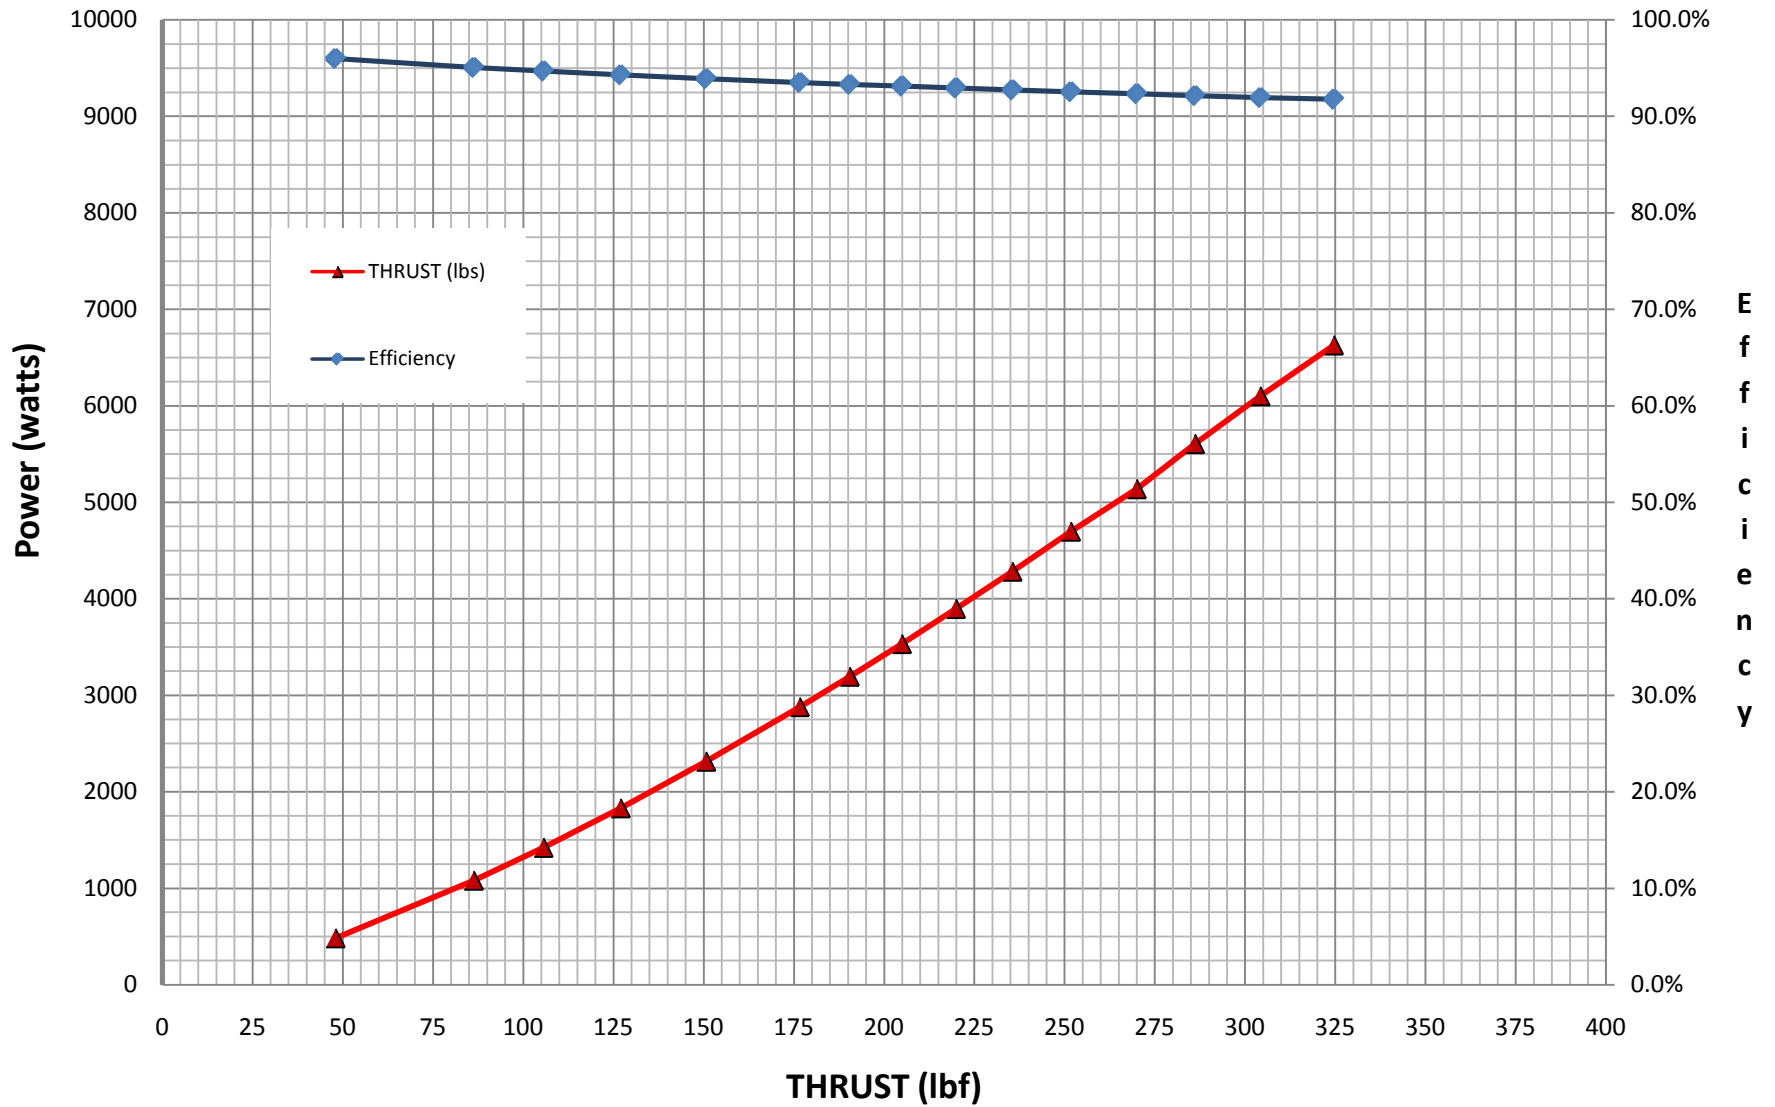

5 HP 1002 THRUST (lbf) vs POWER IN (watts)

MOTOR: BDC 13120-05 (120 VDC, 5HP)

INNERSPACE CORPORATION
1138 E. EDNA PLACE, COVINA, CA 91724
TEL: (626) 331-0921 FAX: (626) 966-6391
www.innerspacethrusters.com