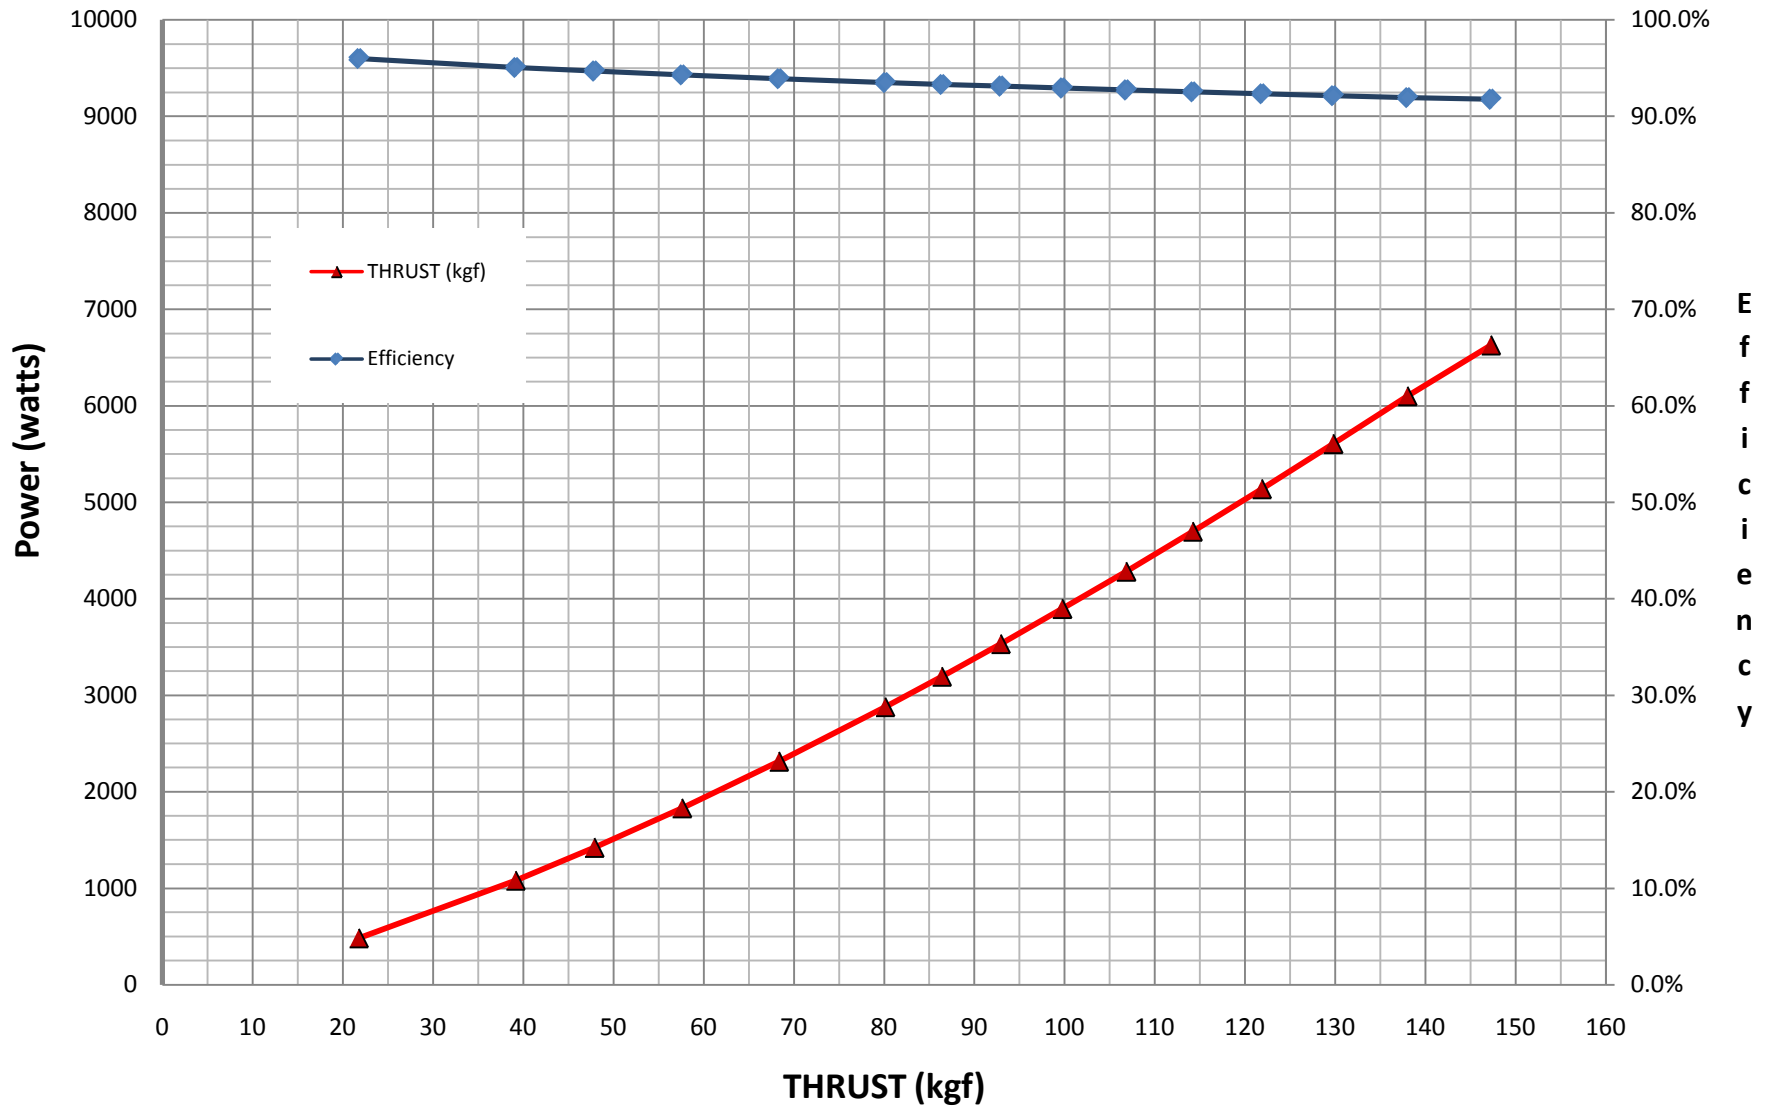

5 HP 1002 THRUST (kgf) vs POWER IN (watts)

MOTOR: BDC 13120-05 (120 VDC, 5HP)

INNERSPACE CORPORATION
1138 E. EDNA PLACE, COVINA, CA 91724
TEL: (626) 331-0921 FAX: (626) 966-6391
www.innerspacethrusters.com