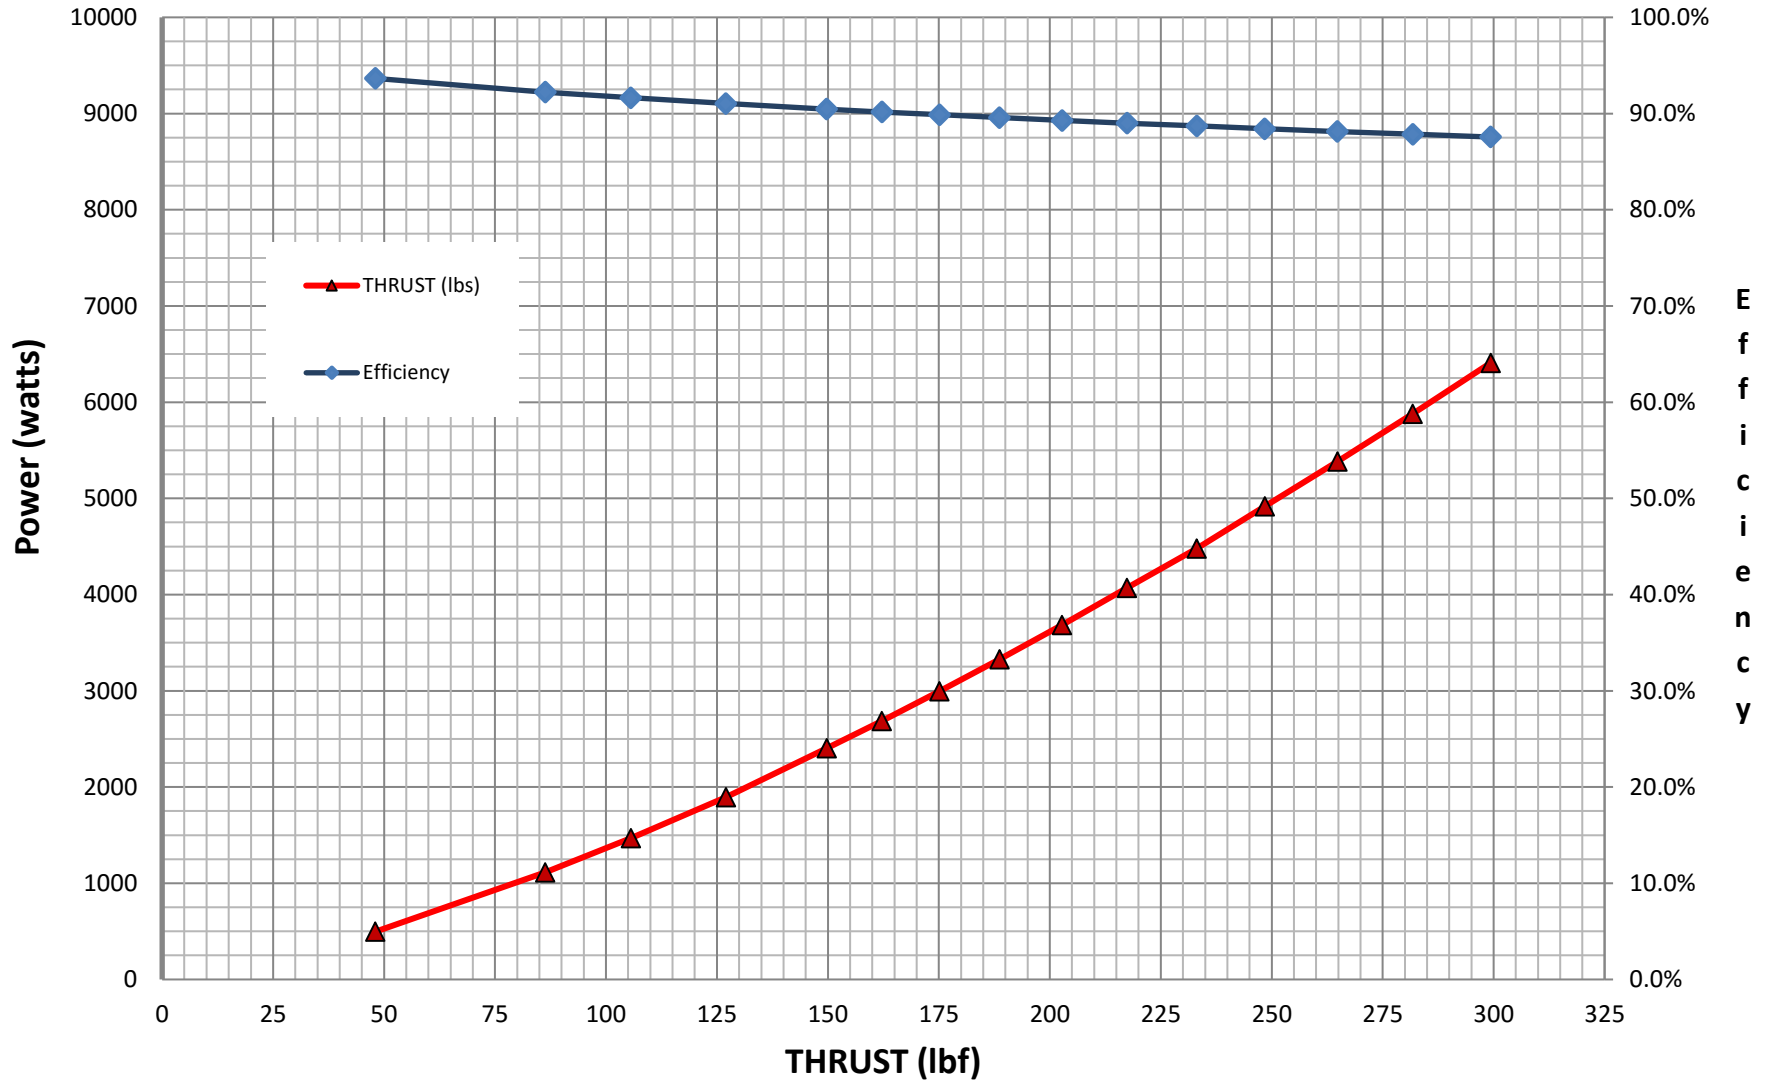

5 HP 1002 THRUST (lbf) vs POWER IN (watts)

MOTOR: BDC 12150-05 (150 VDC, 5HP)

INNERSPACE CORPORATION
1138 E. EDNA PLACE, COVINA, CA 91724
TEL: (626) 331-0921 FAX: (626) 966-6391
www.innerspacethrusters.com