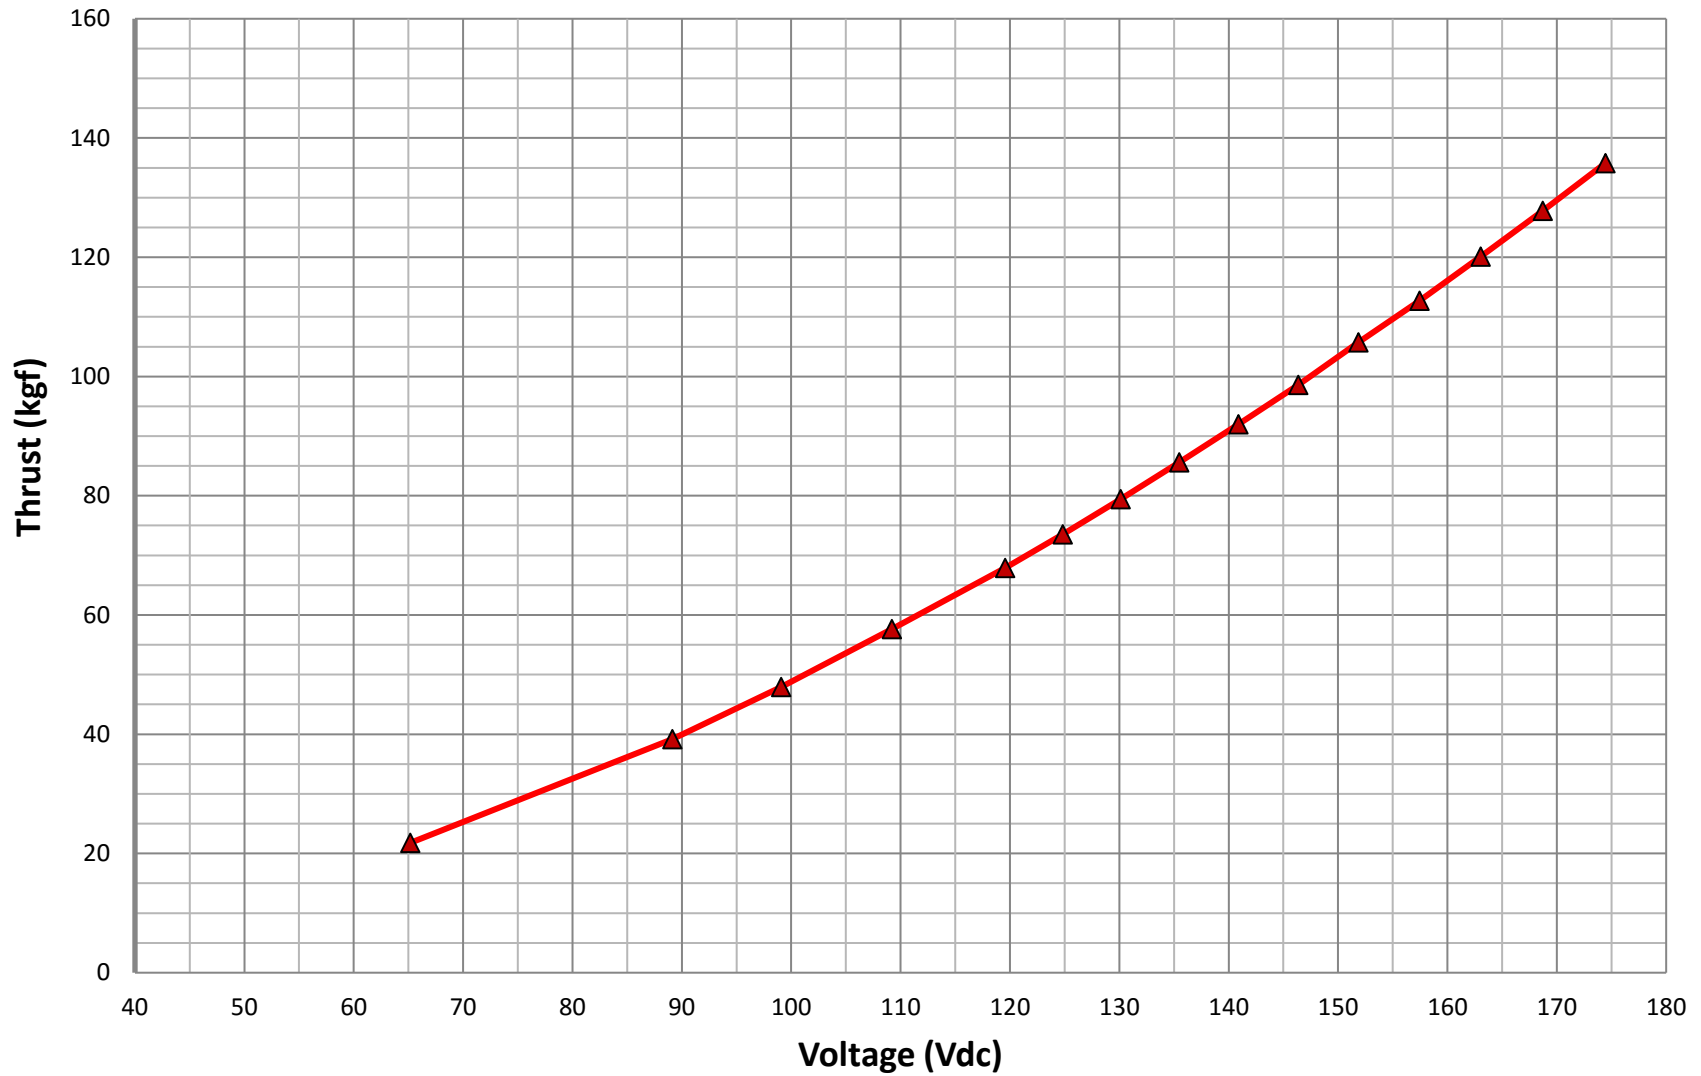

5 HP 1002 THRUST (kgf) vs VOLTAGE (Vdc)

MOTOR: BDC 12150-05 (150 VDC, 5HP)

INNERSPACE CORPORATION
1138 E. EDNA PLACE, COVINA, CA 91724
TEL: (626) 331-0921 FAX: (626) 966-6391
www.innerspacethrusters.com