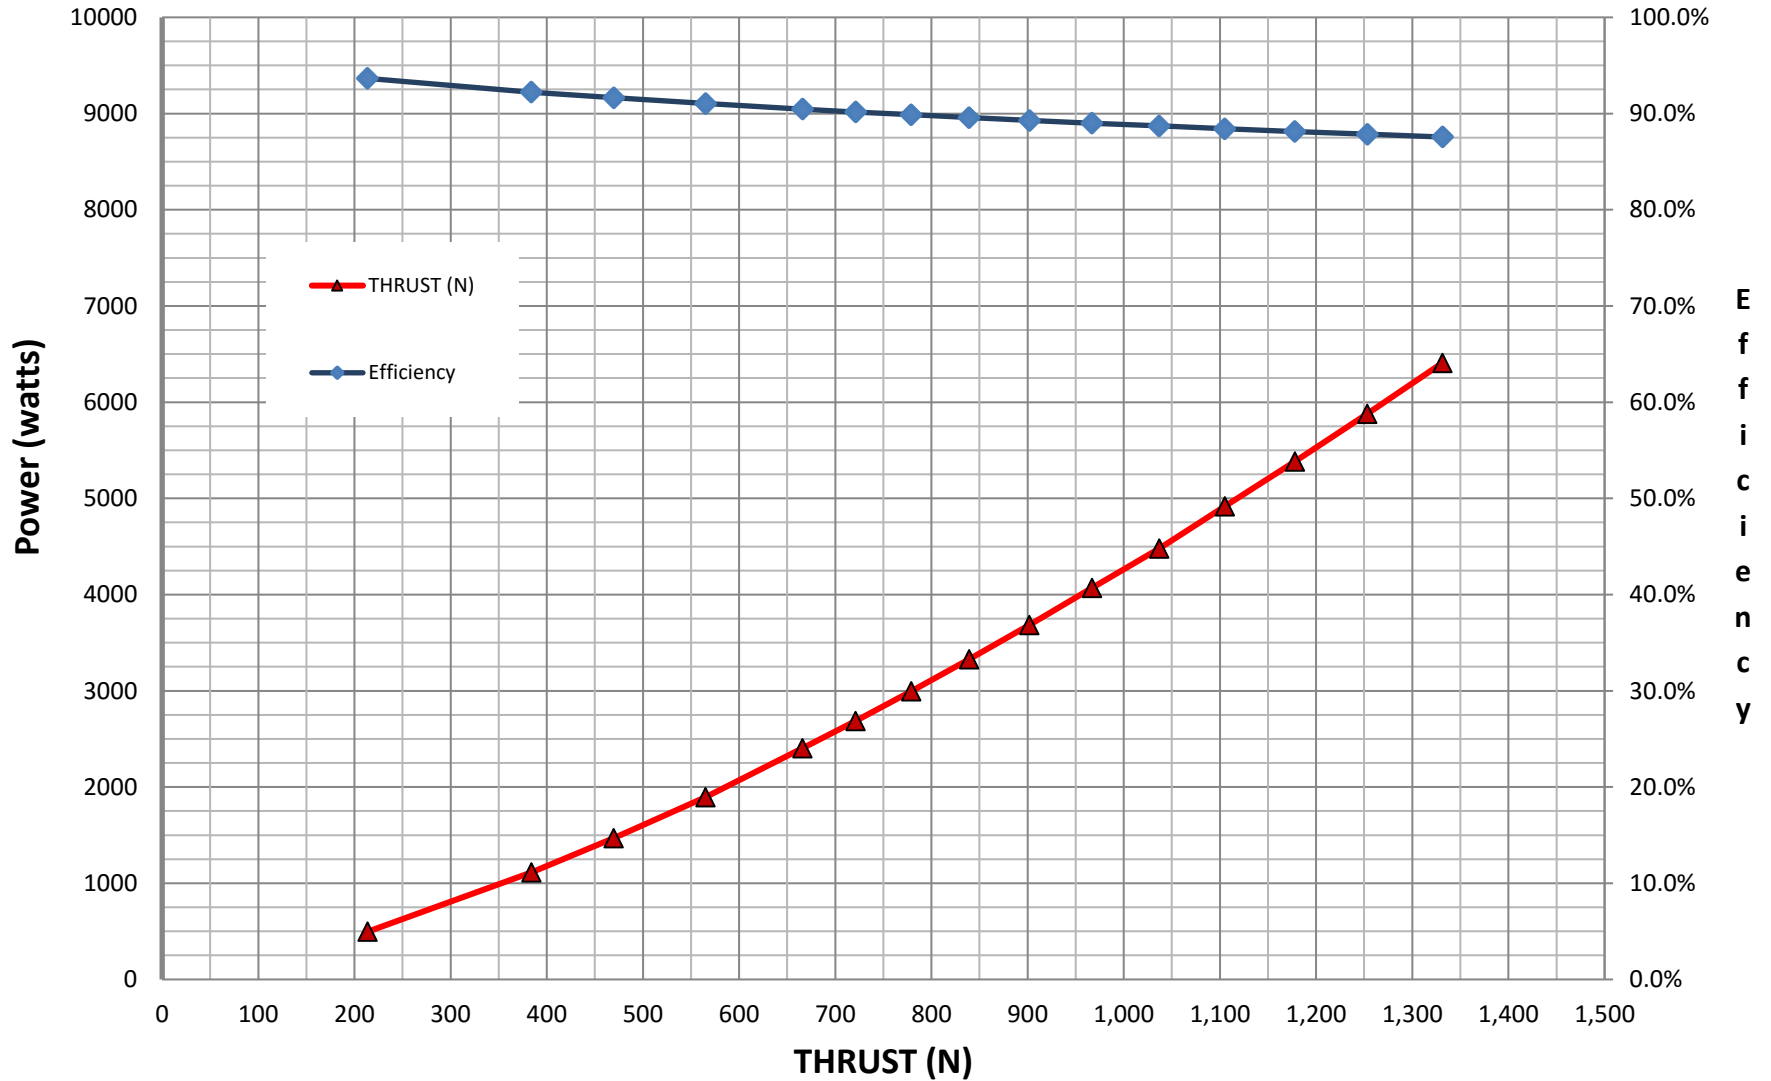

5 HP 1002 THRUST (N) vs POWER IN (watts)

MOTOR: BDC 12150-05 (150 VDC, 5HP)

INNERSPACE CORPORATION
1138 E. EDNA PLACE, COVINA, CA 91724
TEL: (626) 331-0921 FAX: (626) 966-6391
www.innerspacethrusters.com