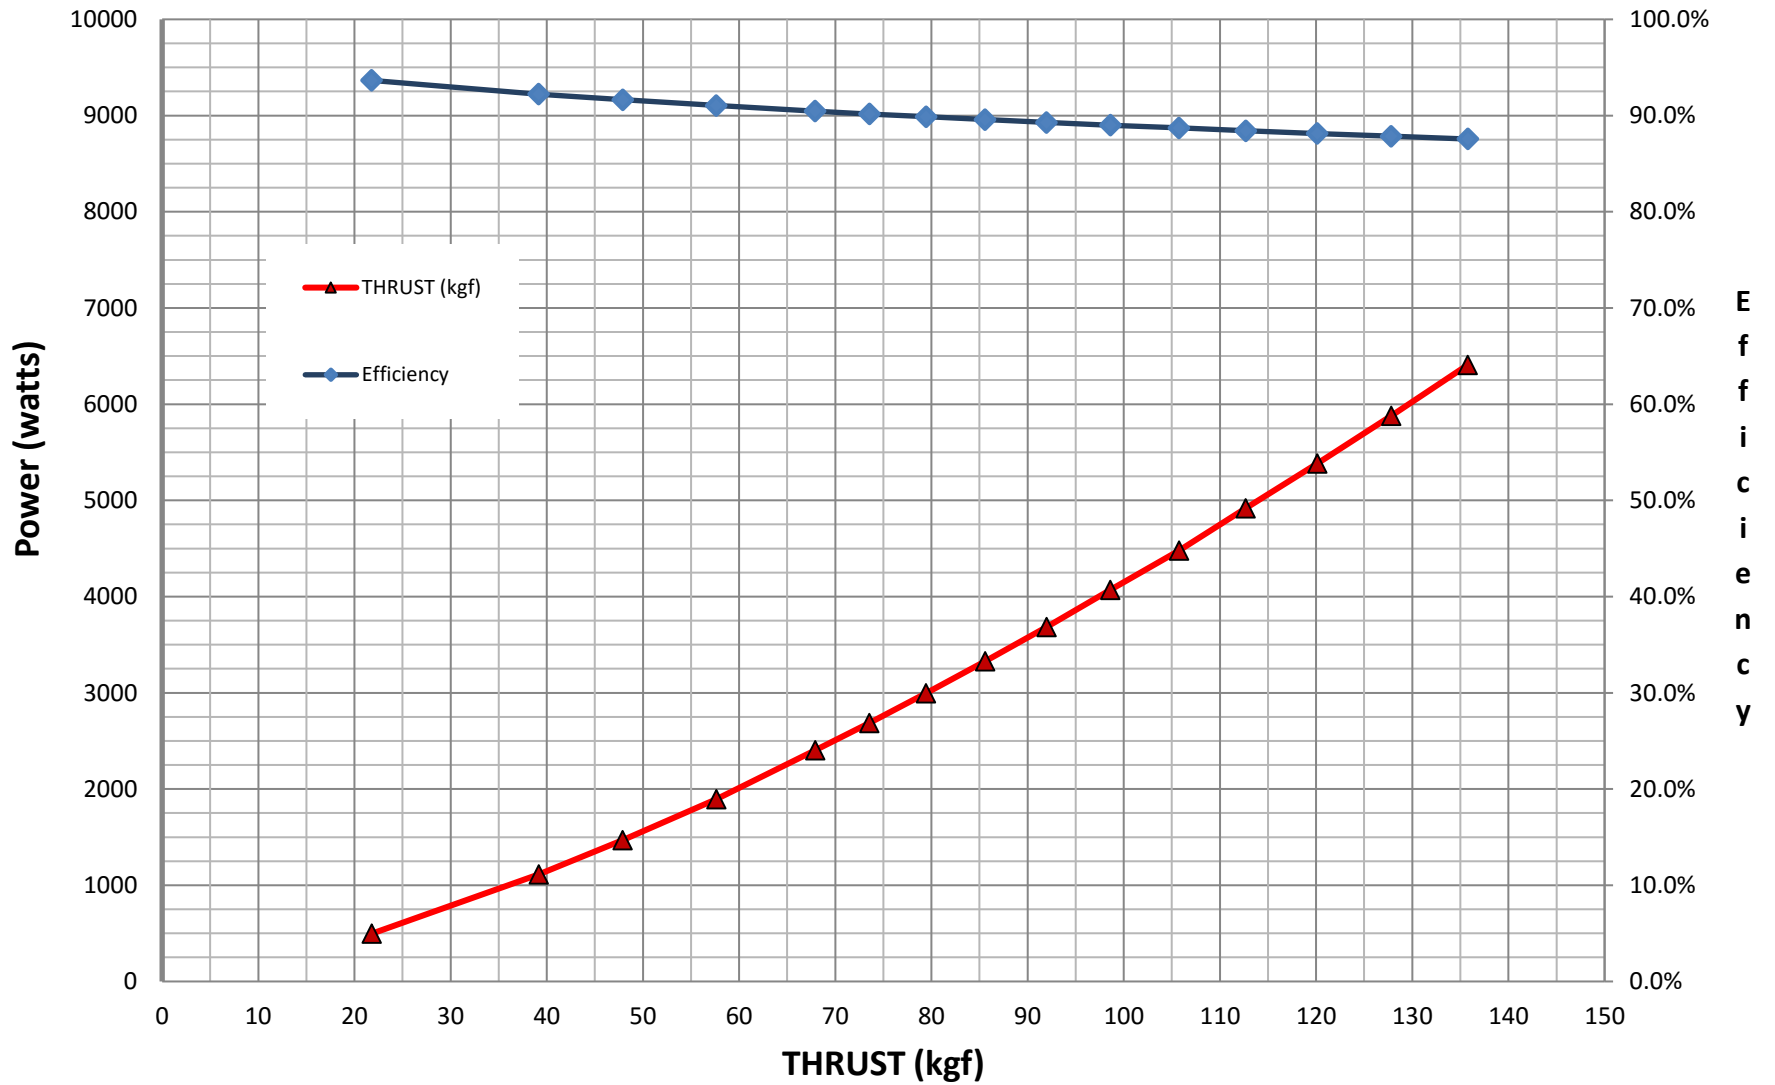

5 HP 1002 THRUST (kgf) vs POWER IN (watts)

MOTOR: BDC 12150-05 (150 VDC, 5HP)

INNERSPACE CORPORATION
1138 E. EDNA PLACE, COVINA, CA 91724
TEL: (626) 331-0921 FAX: (626) 966-6391
www.innerspacethrusters.com