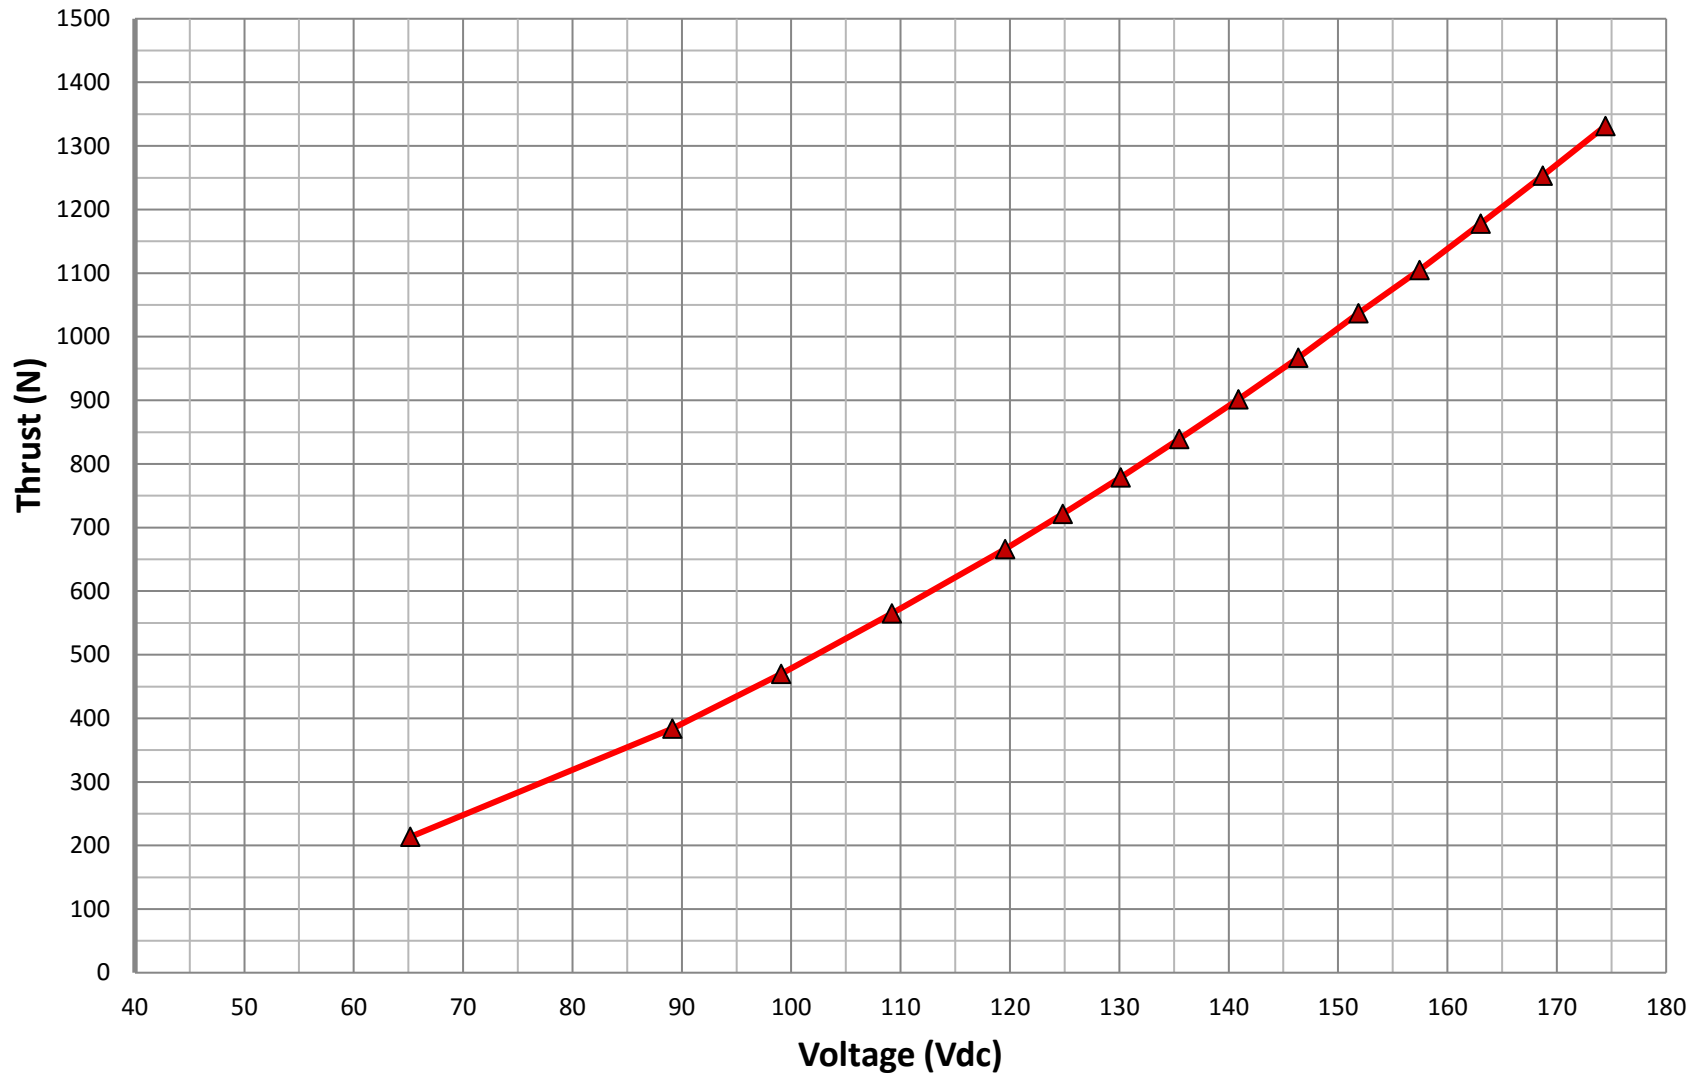

5 HP 1002 THRUST (N) vs VOLTAGE (Vdc)

MOTOR: BDC 12150-05 (150 VDC, 5HP)

INNERSPACE CORPORATION
1138 E. EDNA PLACE, COVINA, CA 91724
TEL: (626) 331-0921 FAX: (626) 966-6391
www.innerspacethrusters.com