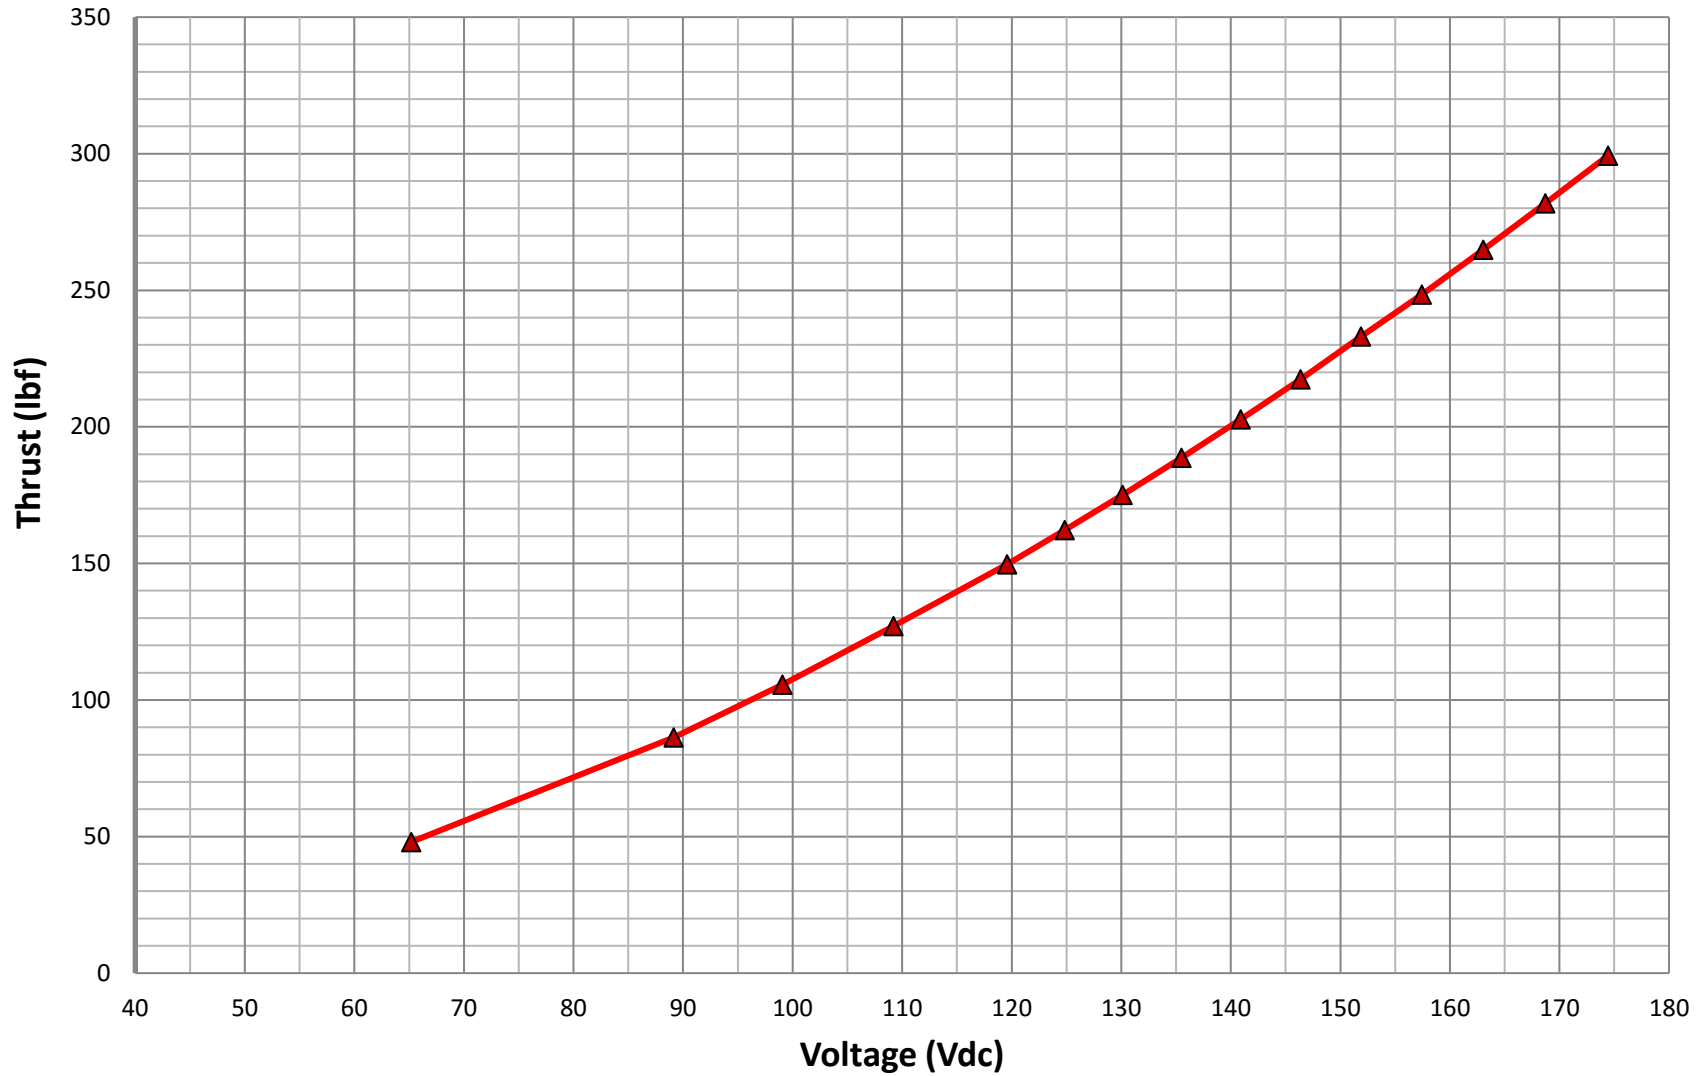

INNERSPACE CORPORATION

1138 E. EDNA PLACE, COVINA, CA 91724
TEL: (626) 331-0921 FAX: (626) 966-6391
www.innerspacethrusters.com

INNERSPACE BDC 12150-05

INNERSPACE - 5HP - 150VDC - 1002 ELECTRIC THRUSTER

Thruster Detail

MOTOR TYPE: 3 Phase BDC
BUS VOLTAGE: 150-180 VDC
THRUSTER DIA: 14.5 inch
LENGTH: 19 inch

Performance

Max Current: 30.0 Amps
Max THRUST: 282 lbs
TOTAL DRY WEIGHT: 48 lbs
TOTAL WET WEIGHT: 35 LBS

Reference Operating Point

SPEED: 1600 RPM
POWER IN: 4479 Watts
MIN VOLTAGE: 152 VDC
CURRENT: 26.1 Amps

Command SPEED (RPM)	Motor Voltage (Peak)	Current (A rms)	Motor SPEED RPM	Torque		Thrust			SHAFT POWER		POWER IN (watts)	POWER IN (HP)	Efficiency Pout/Pin
				N-M	in-lbs	lbf	Kgf	N	(HP)	(watts)			
750	65	6.5	750	5.9	52.3	48	22	214	0.62	465	496	0.7	93.7%
1000	89	10.8	1000	9.8	86.8	86	39	384	1.38	1028	1114	1.5	92.2%
1100	99	12.8	1100	11.7	103.4	106	48	470	1.80	1346	1469	2.0	91.6%
1200	109	15.1	1200	13.7	121.5	127	58	565	2.31	1726	1895	2.5	91.0%
1300	120	17.5	1300	16.0	141.2	150	68	666	2.91	2173	2402	3.2	90.5%
1350	125	18.8	1350	17.1	151.6	162	74	721	3.25	2423	2688	3.6	90.2%
1400	130	20.2	1400	18.4	162.5	175	79	779	3.61	2693	2996	4.0	89.9%
1450	135	21.6	1450	19.6	173.7	189	86	839	4.00	2982	3328	4.5	89.6%
1500	141	23.0	1500	20.9	185.3	203	92	902	4.41	3291	3686	4.9	89.3%
1550	146	24.5	1550	22.3	197.4	217	99	967	4.85	3621	4069	5.5	89.0%
1600	152	26.1	1600	23.7	209.8	233	106	1037	5.33	3973	4479	6.0	88.7%
1650	157	27.6	1650	25.2	222.6	248	113	1105	5.83	4347	4917	6.6	88.4%
1700	163	29.3	1700	26.6	235.8	265	120	1178	6.36	4745	5383	7.2	88.1%
1750	169	31.0	1750	28.2	249.4	282	128	1253	6.92	5166	5880	7.9	87.8%
1800	174	32.7	1800	29.8	263.4	299	136	1331	7.52	5611	6409	8.6	87.6%

5 HP 1002 THRUST (lbf) vs VOLTAGE (Vdc)

MOTOR: BDC 12150-05 (150 VDC, 5HP)

INNERSPACE CORPORATION
1138 E. EDNA PLACE, COVINA, CA 91724
TEL: (626) 331-0921 FAX: (626) 966-6391
www.innerspacethrusters.com