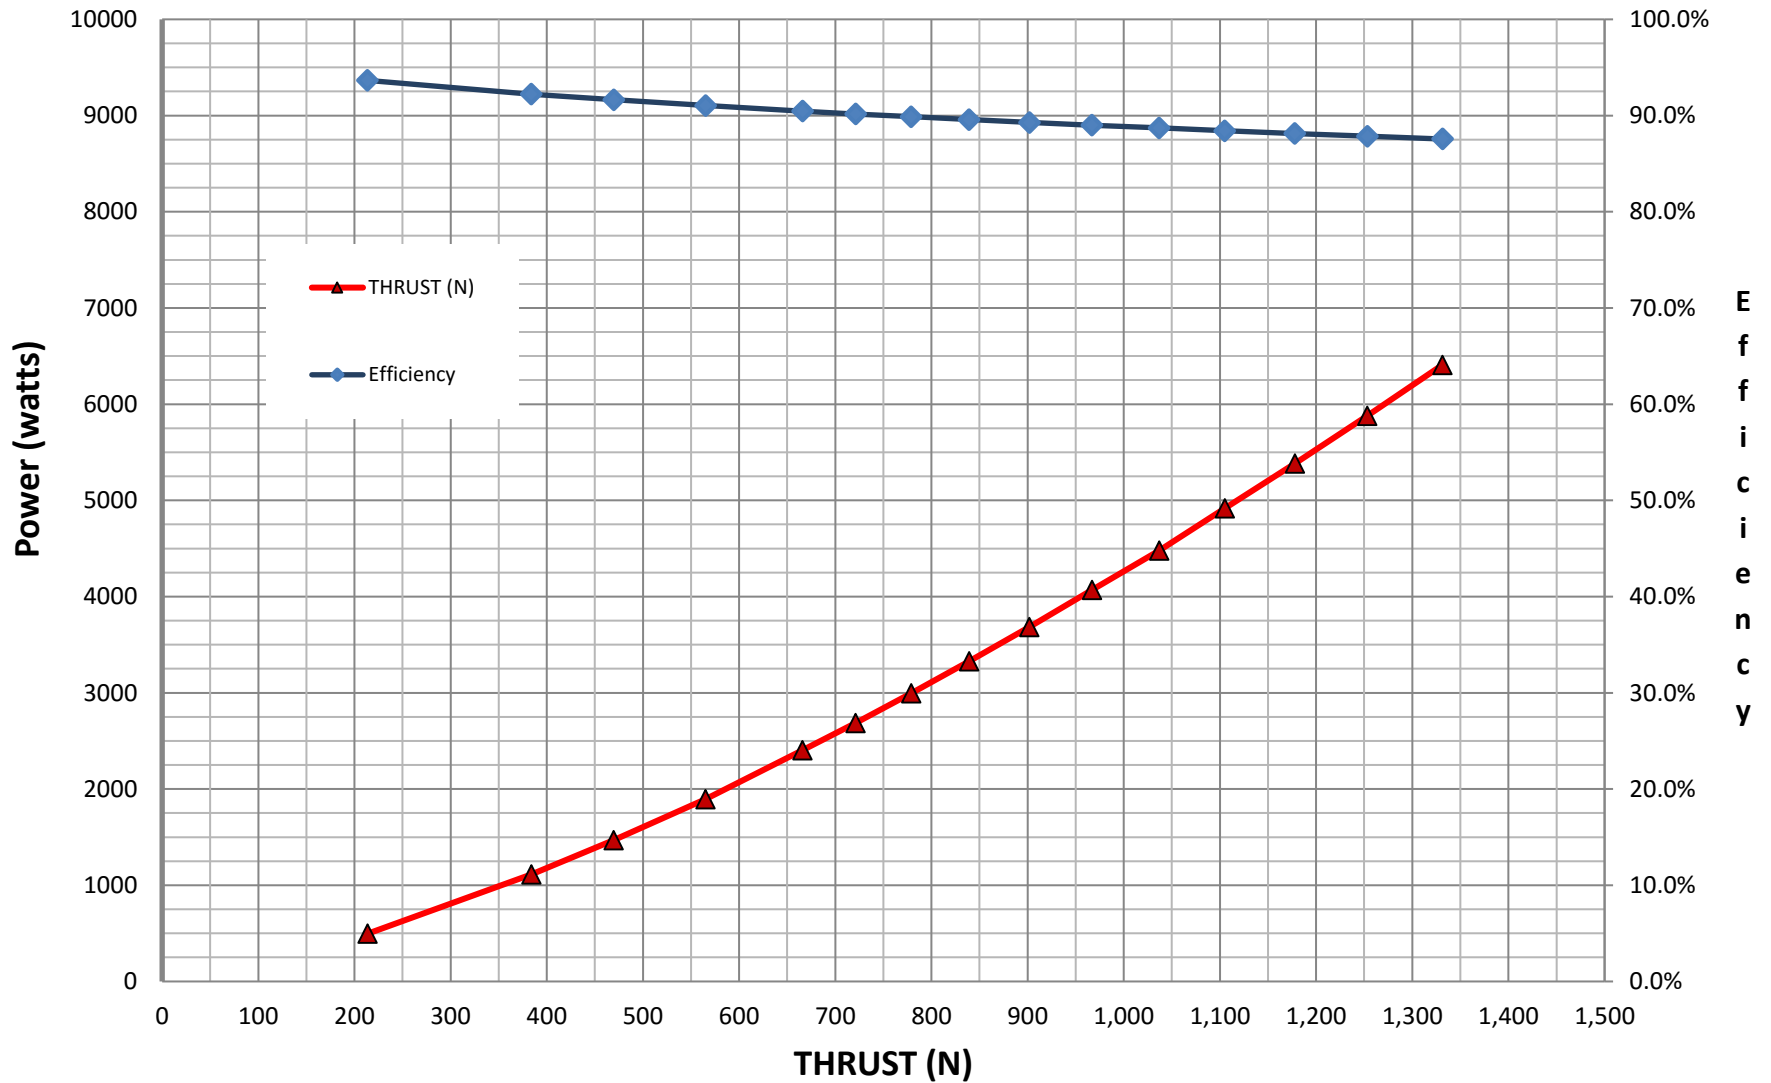

5 HP 1002 THRUST (N) vs POWER IN (watts)

MOTOR: BDC 12150-05 (150 VDC, 5HP)

INNERSPACE CORPORATION
1138 E. EDNA PLACE, COVINA, CA 91724
TEL: (626) 331-0921 FAX: (626) 966-6391
www.innerspacethrusters.com