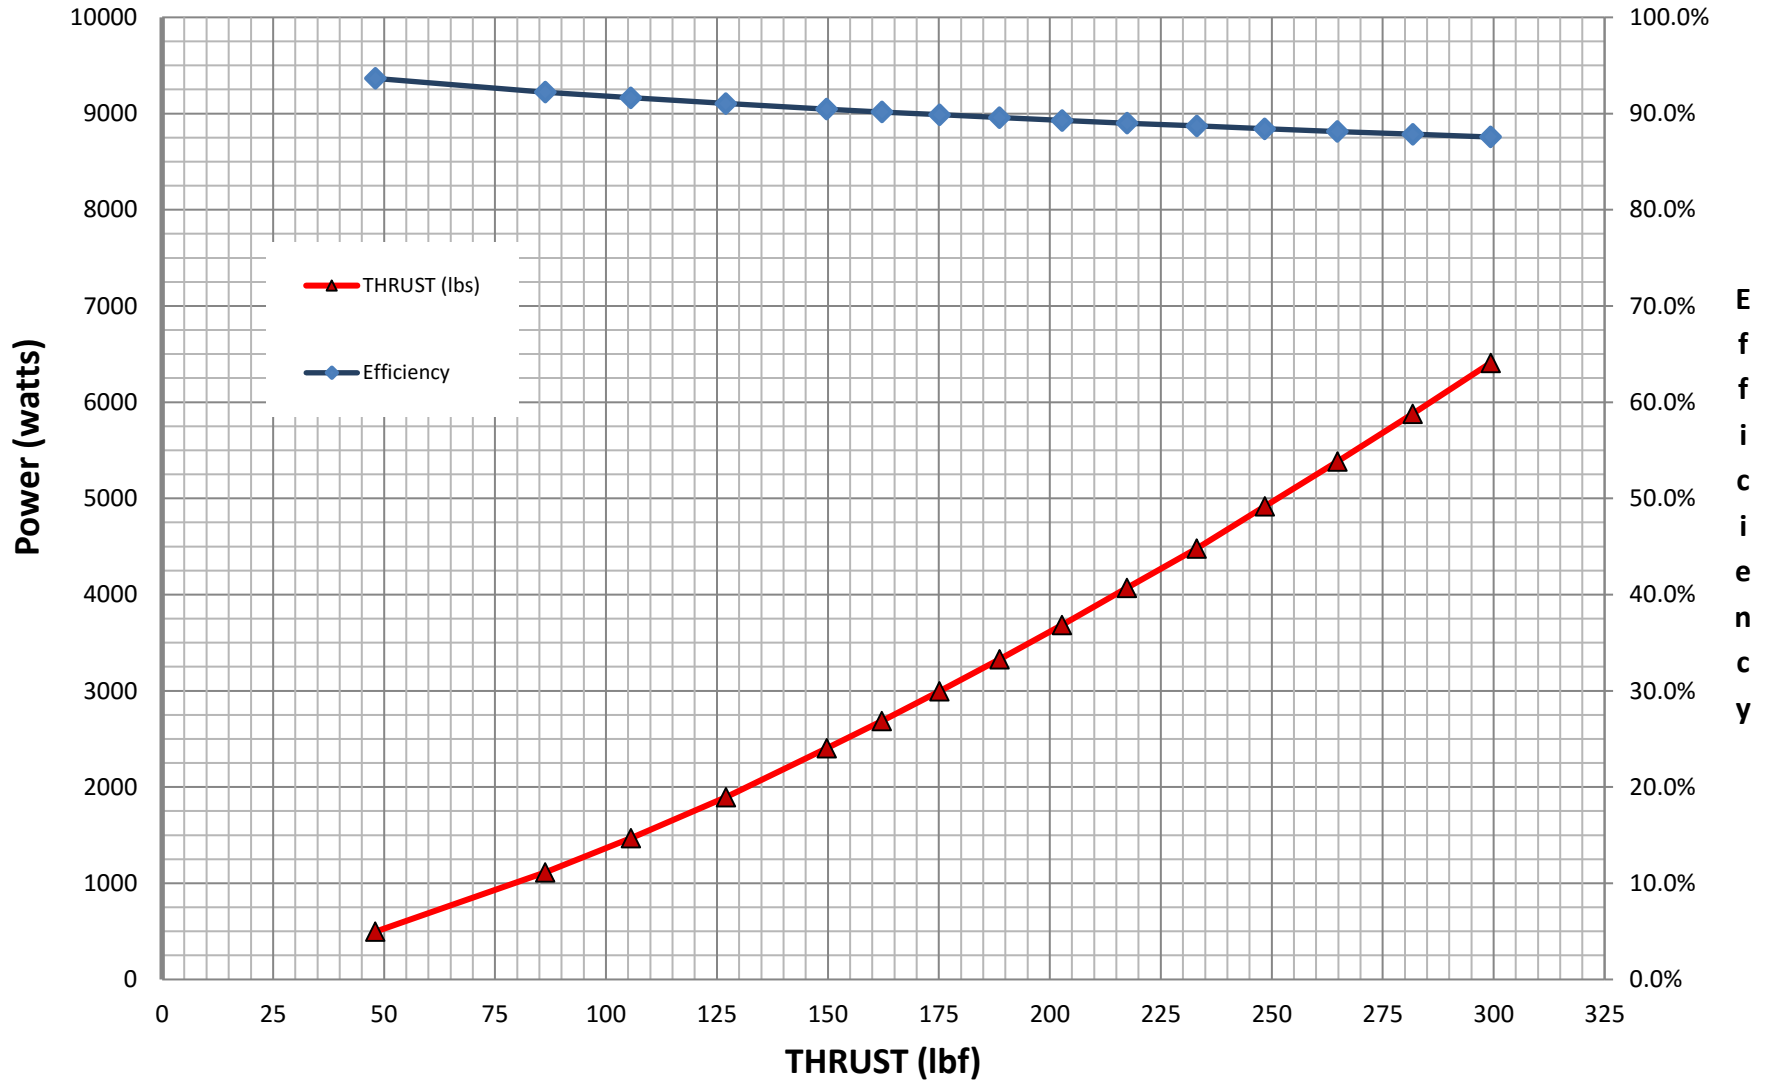

5 HP 1002 THRUST (lbf) vs POWER IN (watts)

MOTOR: BDC 12150-05 (150 VDC, 5HP)

INNERSPACE CORPORATION
1138 E. EDNA PLACE, COVINA, CA 91724
TEL: (626) 331-0921 FAX: (626) 966-6391
www.innerspacethrusters.com