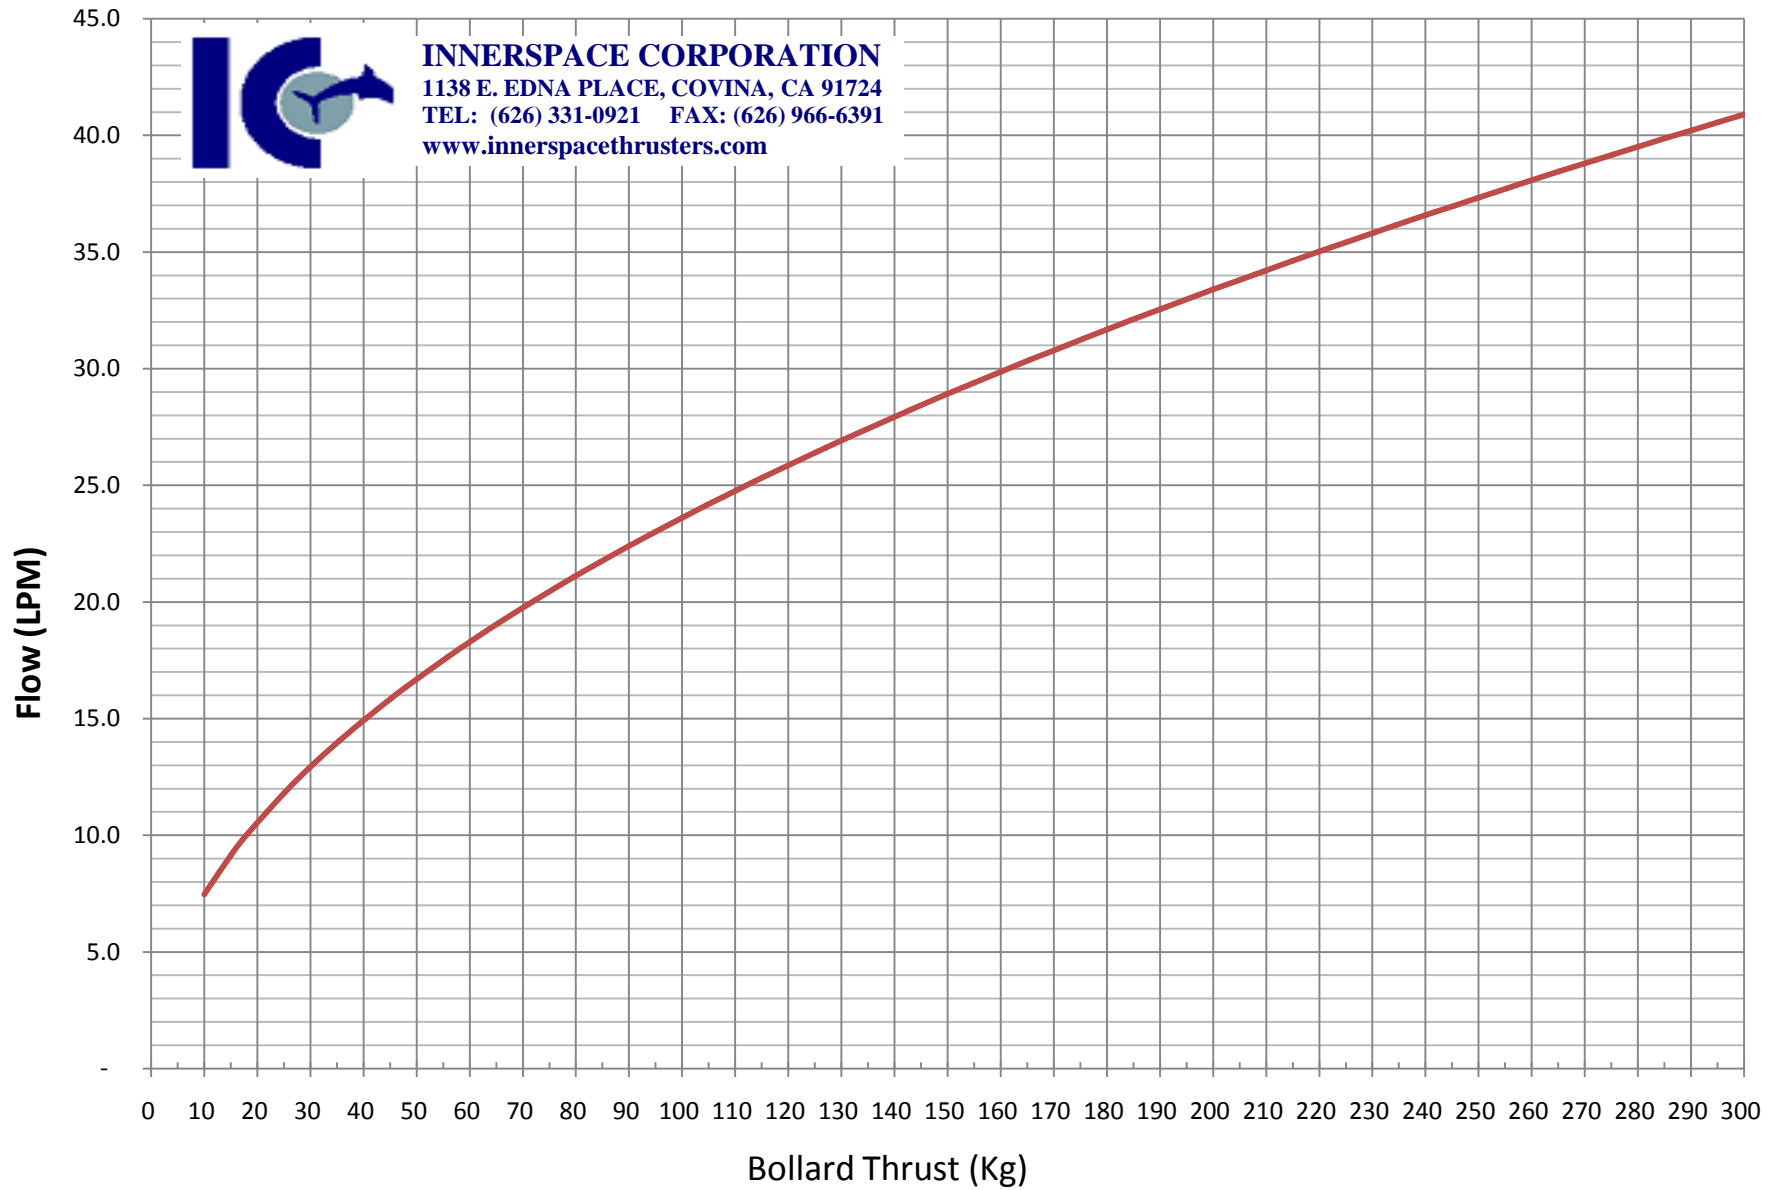

1002/4200SA-16 Flow (LPM) vs Bollard Thrust(Kg)

INNERSPACE CORPORATION
1138 E. EDNA PLACE, COVINA, CA 91724
TEL: (626) 331-0921 FAX: (626) 966-6391
www.innerspacethrusters.com